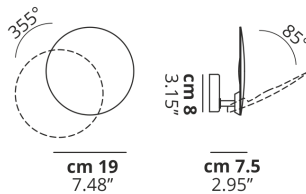

CERTIFICATION

PHOTOMETRIC CURVE

None

FRAME	DIFFUSOR	LED COLOUR	CODE
Copperty Bronze	None	2700K	159007
Matte White 9016	None	2700K	159001
Copperty Bronze	None	3000K	159005
Matte White 9016	None	3000K	159002