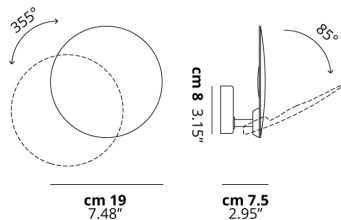

PUZZLE ROUND

Single Round

FEATURES

- Frame:** Metal
- Diffusor:** None
- Dimmable:** Yes
- Dimmer:** Not Included
- Bulb:** Included

BULB

LED 2700K 1 x 17W | 1700 lm

or

LED 3000K 1 x 17W | 1800 lm

SPECIFICATION SHEET

CERTIFICATION

PHOTOMETRIC CURVE

None

| FRAME | DIFFUSOR | LED COLOUR | CODE |
|--|----------|------------|--------|
|  Copperty Bronze | None | 2700K | 159007 |
|  Matte White 9016 | None | 2700K | 159001 |
|  Copperty Bronze | None | 3000K | 159005 |
|  Matte White 9016 | None | 3000K | 159002 |