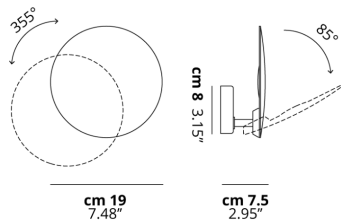

PUZZLE ROUND

Single Round

FEATURES

- Frame:** Metal
- Diffusor:** None
- Dimmable:** Yes
- Dimmer:** Not Included
- Bulb:** Included

BULB

LED 2700K 1 x 17W | 1700 lm

or

LED 3000K 1 x 17W | 1800 lm

SPECIFICATION SHEET

CERTIFICATION

PHOTOMETRIC CURVE

None

FRAME	DIFFUSOR	LED COLOUR	CODE
 Copperty Bronze	None	2700K	159007
 Matte White 9016	None	2700K	159001
 Copperty Bronze	None	3000K	159005
 Matte White 9016	None	3000K	159002