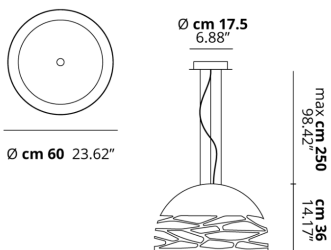

KELLY

Medium Dome 60

FEATURES

- **Frame:** Metal
- **Diffusor:** Glass
- **Dimmable:** Yes
- **Dimmer:** Not Included
- **Bulb:** Not Included

BULB

- **E27 Classic A60** 3 x max 46W eco
- or _____
- **E27 CFL [compact]** 3 x max 23W
- or _____
- **E27 LED** 3 x max available

SPECIFICATION SHEET

CERTIFICATION

PHOTOMETRIC CURVE

FRAME

- Coppery Bronze
- Matte Black 9005
- Matte White 9010

DIFFUSOR

- Glossy White
- Glossy White
- Glossy White

LED COLOUR

- Optionally
- Optionally
- Optionally

CODE

- 141014
- 141018
- 141013