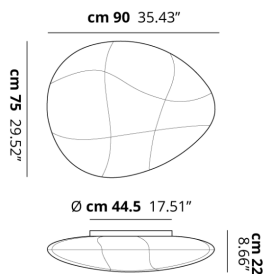

CERTIFICATION

PHOTOMETRIC CURVE

None

FRAME	DIFFUSOR	LED COLOUR	CODE
Matte White 9010	White | Fabric	Optionally	157302