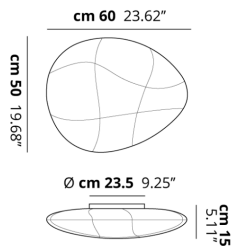

MILLO

Small

FEATURES

- Frame:** Metal
- Diffusor:** Fabric
- Dimmable:** Yes
- Dimmer:** Not Included
- Bulb:** Not Included

BULB

 **E26 CFL** 2 x max 30W

or

 **E26 LED** 2 x max available

SPECIFICATION SHEET

CERTIFICATION

PHOTOMETRIC CURVE

None

FRAME	DIFFUSOR	LED COLOUR	CODE
 Matte White 9010	 White Fabric	Optionally	157301