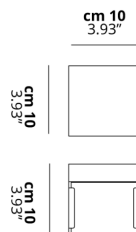

LASER CUBE

10x10 Led

FEATURES

- Frame:** Metal
- Diffusor:** None
- Dimmable:** Yes
- Dimmer:** Not Included
- Bulb:** Included

BULB

LED 3000K 1 x 17W | 1800 lm

CERTIFICATION

SPECIFICATION SHEET

PHOTOMETRIC CURVE

None

FRAME	DIFFUSOR	LED COLOUR	CODE
 Copperty Bronze	None	3000K	036426
 Matte Black	None	3000K	036433
 Matte White 9010	None	3000K	036425