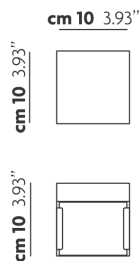

SPECIFICATION SHEET

PHOTOMETRIC CURVE

None

FRAME	DIFFUSOR	LED COLOUR	CODE
Copperty Bronze	None	3000K	036426
Matte Black	None	3000K	036433
Matte White 9010	None	3000K	036425