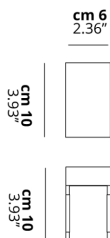

LASER CUBE

10x6 Led

FEATURES

- Frame:** Metal
- Diffusor:** None
- Dimmable:** Yes
- Dimmer:** Not Included
- Bulb:** Included

BULB

LED 3000K 1 x 9W | 850 lm

CERTIFICATION

SPECIFICATION SHEET

PHOTOMETRIC CURVE

None

FRAME	DIFFUSOR	LED COLOUR	CODE
 Copperty Bronze	None	3000K	036424
 Matte Black	None	3000K	036431
 Matte White 9010	None	3000K	036423