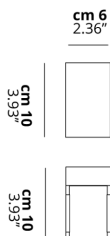

LASER CUBE

10x6 Led

FEATURES

- Frame:** Metal
- Diffusor:** None
- Dimmable:** Yes
- Dimmer:** Not Included
- Bulb:** Included

BULB

LED 3000K 1 x 9W | 850 lm

CERTIFICATION

SPECIFICATION SHEET

PHOTOMETRIC CURVE

None

FRAME	DIFFUSOR	LED COLOUR	CODE
 Copperty Bronze	None	3000K	036424
 Matte Black	None	3000K	036431
 Matte White 9010	None	3000K	036423