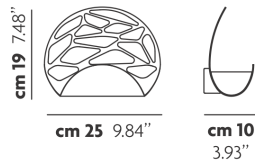

SPECIFICATION SHEET

PHOTOMETRIC CURVE

None

FRAME	DIFFUSOR	LED COLOUR	CODE
Coppery Bronze	None	3000K	141412
Matte White 9010	None	3000K	141411