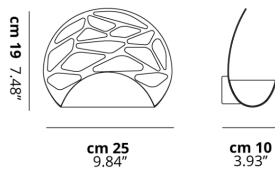

SPECIFICATION SHEET

PHOTOMETRIC CURVE

None

FRAME	DIFFUSOR	LED COLOUR	CODE
Coppery Bronze	None	3000K	141412
Matte White 9010	None	3000K	141411