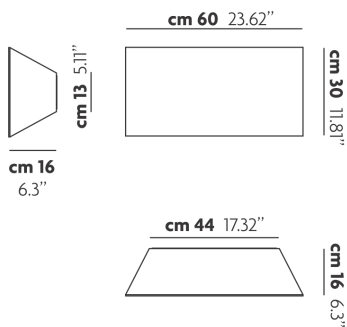

PHOTOMETRIC CURVE

SPECIFICATION SHEET

FRAME

DIFFUSOR

LED COLOUR

CODE