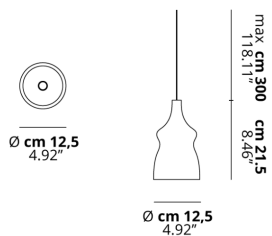

NOSTALGIA

Small

FEATURES

- Frame:** Metal
- Diffusor:** Blown Glass
- Dimmable:** Yes
- Dimmer:** Not Included
- Bulb:** Included

BULB

LED 2700K 1 x 9W | 900 lm

CERTIFICATION

SPECIFICATION SHEET

PHOTOMETRIC CURVE

| FRAME | DIFFUSOR | LED COLOUR | CODE |
|--------|-----------|------------|--------|
| Chrome | Chrome | 2700K | 154002 |
| Chrome | Crystal | 2700K | 154001 |
| Chrome | Gold | 2700K | 154003 |
| Chrome | Rose Gold | 2700K | 154004 |