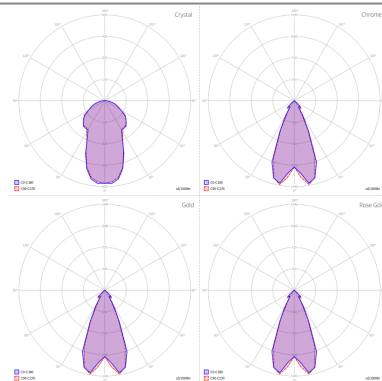

NOSTALGIA

Small

FEATURES

- Frame:** Metal
- Diffusor:** Blown Glass
- Dimmable:** Yes
- Dimmer:** Not Included
- Bulb:** Included

BULB

LED 2700K 1 x 9W | 900 lm

CERTIFICATION

SPECIFICATION SHEET

PHOTOMETRIC CURVE

| FRAME | DIFFUSOR | LED COLOUR | CODE |
|--------|-----------|------------|--------|
| Chrome | Chrome | 2700K | 154002 |
| Chrome | Crystal | 2700K | 154001 |
| Chrome | Gold | 2700K | 154003 |
| Chrome | Rose Gold | 2700K | 154004 |