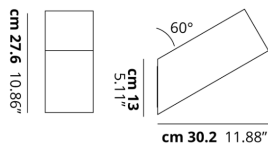

## PHOTOMETRIC CURVE

| FRAME  | DIFFUSOR  | LED COLOUR | CODE   |
|--|---|------------|--------|
|  Matte White 9010 |  White + Clear<br>Ribbed | 3000K      | 145404 |