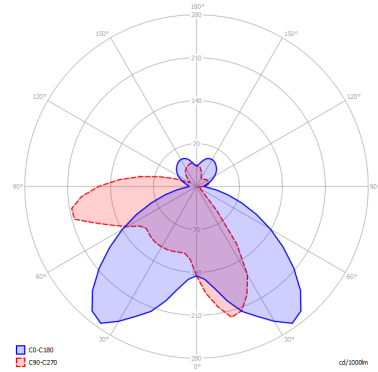

FRAME	DIFFUSOR	LED COLOUR	CODE
Matte White 9010	White + Clear Ribbed	3000K	145404