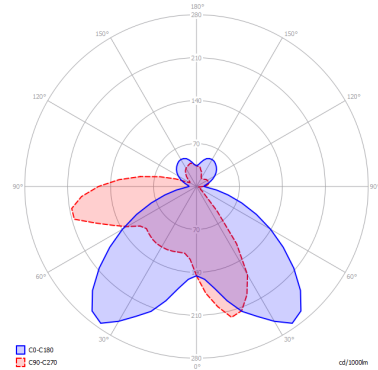

BEETLE

Mini 60 Cube

FEATURES

- Frame:** Metal
- Diffusor:** Polycarbonate
- Dimmable:** Yes
- Dimmer:** Not Included
- Bulb:** Included

BULB

LED 3000K 1 x 17W | 1800 lm

CERTIFICATION

SPECIFICATION SHEET

PHOTOMETRIC CURVE

FRAME	DIFFUSOR	LED COLOUR	CODE
 Matte White 9010	 White + Clear Ribbed	3000K	145403