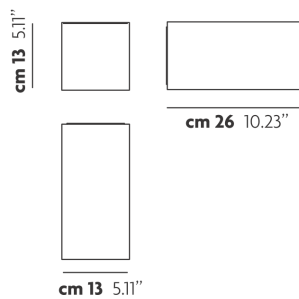

BEETLE

Medium Cube

FEATURES

- **Frame:** Metal
- **Diffusor:** Polycarbonate
- **Dimmable:** Yes
- **Dimmer:** Not Included
- **Bulb:** Included

BULB

LED 3000K 1 x 17W | 1800 lm

CERTIFICATION

SPECIFICATION SHEET

PHOTOMETRIC CURVE

FRAME	DIFFUSOR	LED COLOUR	CODE
Matte White 9010	White + Clear Ribbed	3000K	145402