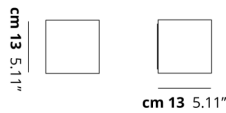

BEETLE

Mini Cube

FEATURES

- Frame:** Metal
- Diffusor:** Polycarbonate
- Dimmable:** Yes
- Dimmer:** Not Included
- Bulb:** Included

BULB

LED 3000K 1 x 17W | 1800 lm

CERTIFICATION

SPECIFICATION SHEET