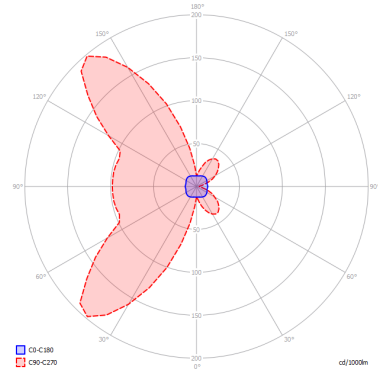

FRAME	DIFFUSOR	LED COLOUR	CODE
Matte White 9010	White	3000K	145409
Matte White 9010	White + Clear Ribbed	3000K	145401