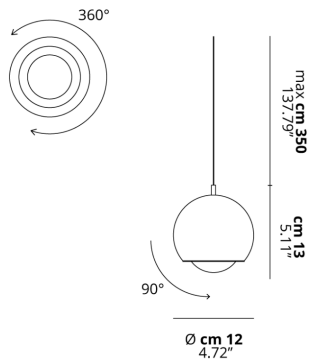

## PHOTOMETRIC CURVE

FRAME	DIFFUSOR	LED COLOUR	CODE
Chrome	Chrome	3000K	160302
Chrome	Gold	3000K	160303
Chrome	Matte Black	3000K	160305
Chrome	Matte White 9010	3000K	160301
Chrome	Rose Gold	3000K	160304