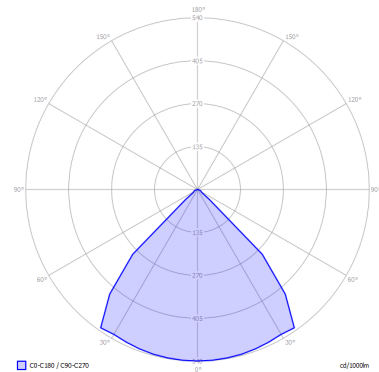

PHOTOMETRIC CURVE

FRAME	DIFFUSOR	LED COLOUR	CODE
Chrome	Chrome	3000K	160302
Chrome	Gold	3000K	160303
Chrome	Matte Black	3000K	160305
Chrome	Matte White 9010	3000K	160301
Chrome	Rose Gold	3000K	160304