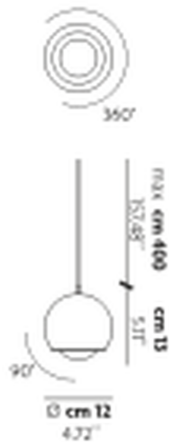

PHOTOMETRIC CURVE

None

FRAME	DIFFUSOR	LED COLOUR	CODE
Chrome	Chrome	3000K	160302
Chrome	Gold	3000K	160303
Chrome	Matte Black	3000K	160305
Chrome	Matte White 9010	3000K	160301
Chrome	Rose Gold	3000K	160304