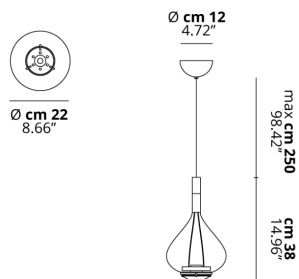

SKY-FALL

Medium

FEATURES

- **Frame:** Metal
- **Diffusor:** Blown Glass
- **Dimmable:** Yes
- **Dimmer:** Not Included
- **Bulb:** Included

BULB

LED COB 2700K 2 x 10W | 1815 lm

CERTIFICATION

SPECIFICATION SHEET

PHOTOMETRIC CURVE

FRAME	DIFFUSOR	LED COLOUR	CODE
Chrome	Chrome	2700K	148005
Chrome	Crystal	2700K	148001
Chrome	Glossy Copper	2700K	148002
Chrome	Rose Gold	2700K	148008