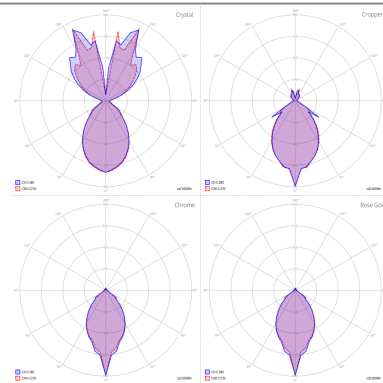

PHOTOMETRIC CURVE

FRAME	DIFFUSOR	LED COLOUR	CODE
Chrome	Chrome	2700K	148005
Chrome	Crystal	2700K	148001
Chrome	Glossy Copper	2700K	148002
Chrome	Rose Gold	2700K	148008