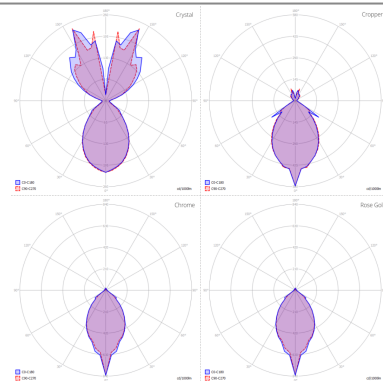

SKY-FALL

Large

FEATURES

- Frame:** Metal
- Diffusor:** Blown Glass
- Dimmable:** Yes
- Dimmer:** Not Included
- Bulb:** Included

BULB

Ⓞ B 2700K 2 x 8.4W | 2410 lm

CERTIFICATION

SPECIFICATION SHEET

PHOTOMETRIC CURVE

FRAME	DIFFUSOR	LED COLOUR	CODE
● Chrome	● Chrome	2700K	148409
● Chrome	● Crystal	2700K	148407
● Chrome	● Glossy Copper Metallized	2700K	148408
● Chrome	● Rose Gold	2700K	148414