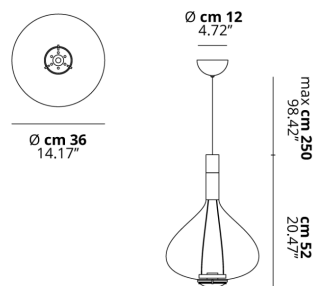

SKY-FALL

Large

FEATURES

- Frame:** Metal
- Diffusor:** Blown Glass
- Dimmable:** Yes
- Dimmer:** Not Included
- Bulb:** Included

BULB

Ⓞ B 2700K 2 x 8.4W | 2410 lm

CERTIFICATION

SPECIFICATION SHEET

PHOTOMETRIC CURVE

FRAME	DIFFUSOR	LED COLOUR	CODE
● Chrome	● Chrome	2700K	148409
● Chrome	● Crystal	2700K	148407
● Chrome	● Glossy Copper Metallized	2700K	148408
● Chrome	● Rose Gold	2700K	148414