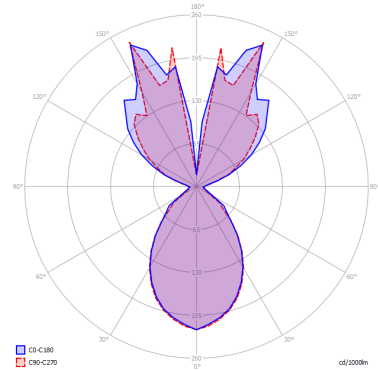

SKY-FALL

Large

FEATURES

- Frame:** Metal
- Diffusor:** Blown Glass
- Dimmable:** Yes
- Dimmer:** Not Included
- Bulb:** Included

BULB

Ⓞ B **2700K** 2 x 8.4W | 2410 lm

CERTIFICATION

SPECIFICATION SHEET

PHOTOMETRIC CURVE

FRAME	DIFFUSOR	LED COLOUR	CODE
<input type="radio"/> Chrome	<input type="radio"/> Chrome	2700K	148409
<input type="radio"/> Chrome	<input type="radio"/> Crystal	2700K	148407
<input type="radio"/> Chrome	<input type="radio"/> Glossy Copper Metallized	2700K	148408
<input type="radio"/> Chrome	<input type="radio"/> Rose Gold	2700K	148414