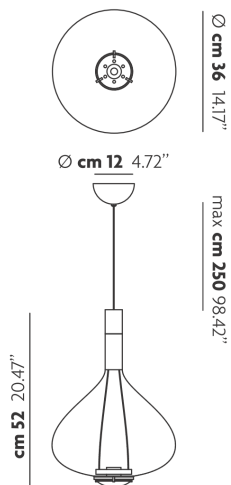

SKY-FALL

Large

FEATURES

- Frame:** Metal
- Diffusor:** Blown Glass
- Dimmable:** Yes
- Dimmer:** Not Included
- Bulb:** Included

BULB

Ⓞ B **2700K** 2 x 8.4W | 2410 lm

CERTIFICATION

SPECIFICATION SHEET

PHOTOMETRIC CURVE

FRAME	DIFFUSOR	LED COLOUR	CODE
● Chrome	● Chrome	2700K	148409
● Chrome	● Crystal	2700K	148407
● Chrome	● Glossy Copper Metallized	2700K	148408
● Chrome	● Rose Gold	2700K	148414