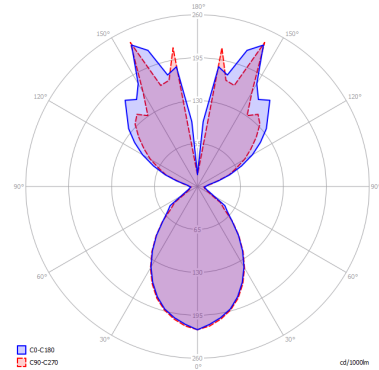

SKY-FALL

Large

FEATURES

- Frame:** Metal
- Diffusor:** Blown Glass
- Dimmable:** Yes
- Dimmer:** Not Included
- Bulb:** Included

BULB

Ⓞ B **2700K** 2 x 8.4W | 2410 lm

CERTIFICATION

SPECIFICATION SHEET

PHOTOMETRIC CURVE

FRAME	DIFFUSOR	LED COLOUR	CODE
● Chrome	● Chrome	2700K	148409
● Chrome	● Crystal	2700K	148407
● Chrome	● Glossy Copper Metallized	2700K	148408
● Chrome	● Rose Gold	2700K	148414