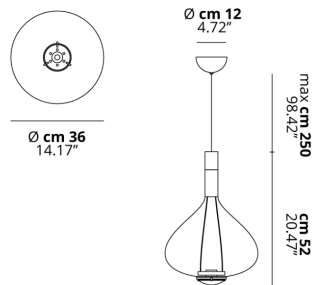

SKY-FALL

Large

FEATURES

- Frame:** Metal
- Diffusor:** Blown Glass
- Dimmable:** Yes
- Dimmer:** Not Included
- Bulb:** Included

BULB

Ⓞ B **2700K** 2 x 8.4W | 2410 lm

CERTIFICATION

SPECIFICATION SHEET

PHOTOMETRIC CURVE

FRAME	DIFFUSOR	LED COLOUR	CODE
<input type="radio"/> Chrome	<input type="radio"/> Chrome	2700K	148409
<input type="radio"/> Chrome	<input type="radio"/> Crystal	2700K	148407
<input type="radio"/> Chrome	<input type="radio"/> Glossy Copper Metallized	2700K	148408
<input type="radio"/> Chrome	<input type="radio"/> Rose Gold	2700K	148414