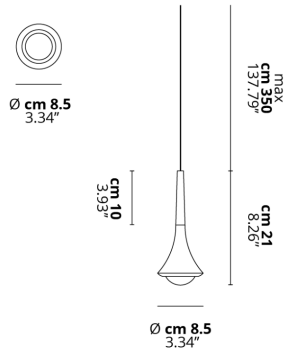

RAIN

FEATURES

- Frame:** Metal
- Decor:** Metal
- Dimmable:** Yes
- Dimmer:** Not Included
- Bulb:** Included

BULB

LED 3000K 1 x 9W | 850 lm

CERTIFICATION

SPECIFICATION SHEET

PHOTOMETRIC CURVE