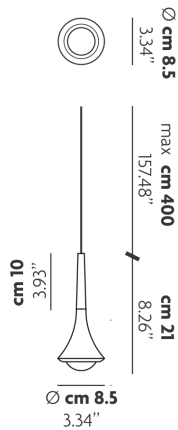

RAIN

FEATURES

- Frame:** Metal
- Decor:** Metal
- Dimmable:** Yes
- Dimmer:** Not Included
- Bulb:** Included

BULB

LED 3000K 1 x 9W | 850 lm

CERTIFICATION

SPECIFICATION SHEET

PHOTOMETRIC CURVE

None

FRAME	DECOR	LED COLOUR	CODE
Chrome	Brushed Chrome	3000K	156402
Chrome	Coppery Bronze	3000K	156403
Chrome	Gold	3000K	156404
Chrome	Matte Black	3000K	156412
Chrome	Matte White 9010	3000K	156401
Chrome	Rose Gold	3000K	156405