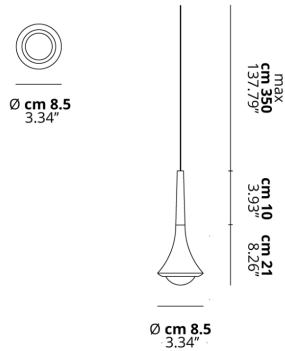

RAIN

FEATURES

- Frame:** Metal
- Decor:** Metal
- Dimmable:** Yes
- Dimmer:** Not Included
- Bulb:** Included

BULB

LED 3000K 1 x 9W | 850 lm

CERTIFICATION

SPECIFICATION SHEET

PHOTOMETRIC CURVE