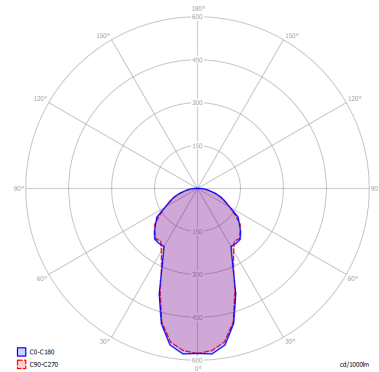

BULB

LED 3000K 1 x 9W | 850 lm

CERTIFICATION

SPECIFICATION SHEET

PHOTOMETRIC CURVE

FRAME	DIFFUSOR	LED COLOUR	CODE
	None	Optionally	
<input type="radio"/> Chrome	<input type="radio"/> Chrome	3000K	154310
<input type="radio"/> Chrome	<input type="radio"/> Crystal	3000K	154309
<input type="radio"/> Chrome	<input type="radio"/> Gold	3000K	154311
<input type="radio"/> Chrome	<input type="radio"/> Rose Gold	3000K	154312