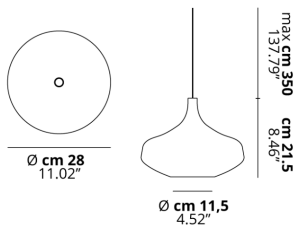

NOSTALGIA

Large

FEATURES

- Frame:** Metal
- Diffusor:** Blown Glass
- Dimmable:** Yes
- Dimmer:** Not Included
- Bulb:** Included

BULB

LED 3000K 1 x 9W | 850 lm

CERTIFICATION

SPECIFICATION SHEET

PHOTOMETRIC CURVE

FRAME	DIFFUSOR	LED COLOUR	CODE
Chrome	Chrome	3000K	154310
Chrome	Crystal	3000K	154309
Chrome	Gold	3000K	154311
Chrome	Rose Gold	3000K	154312