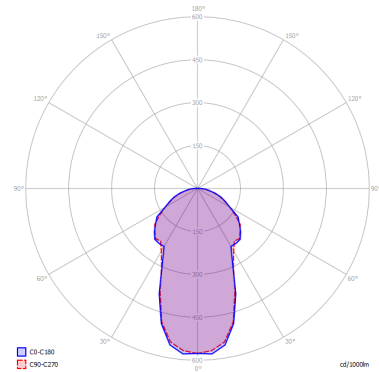

BULB

LED 3000K 1 x 9W | 850 lm

CERTIFICATION

SPECIFICATION SHEET

PHOTOMETRIC CURVE

FRAME	DIFFUSOR	LED COLOUR	CODE
 Chrome	None	Optionally	
 Chrome	 Chrome	3000K	154310
 Chrome	 Crystal	3000K	154309
 Chrome	 Gold	3000K	154311
 Chrome	 Rose Gold	3000K	154312