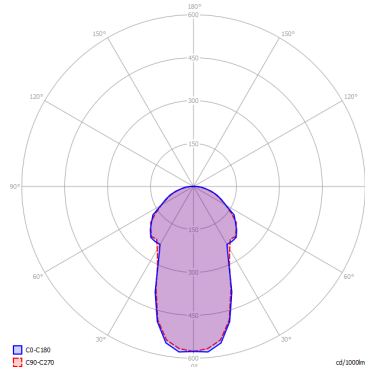

NOSTALGIA

Large

FEATURES

- Frame:**
- Diffusor:** None
- Dimmable:** Yes
- Dimmer:** Not Included
- Bulb:** Included

BULB

LED 3000K 1 x 9W | 850 lm

CERTIFICATION

SPECIFICATION SHEET

PHOTOMETRIC CURVE

FRAME	DIFFUSOR	LED COLOUR	CODE
<ul style="list-style-type: none"> Chrome Chrome Chrome Chrome 	None <ul style="list-style-type: none"> Chrome Crystal Gold Rose Gold 	Optionally <ul style="list-style-type: none"> 3000K 3000K 3000K 3000K 	<ul style="list-style-type: none"> 154310 154309 154311 154312