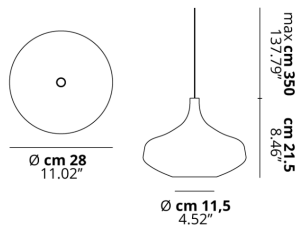

BULB

LED 3000K 1 x 9W | 850 lm

CERTIFICATION

SPECIFICATION SHEET

PHOTOMETRIC CURVE

FRAME	DIFFUSOR	LED COLOUR	CODE
 Chrome	None	Optionally	
 Chrome	 Chrome	3000K	154310
 Chrome	 Crystal	3000K	154309
 Chrome	 Gold	3000K	154311
 Chrome	 Rose Gold	3000K	154312