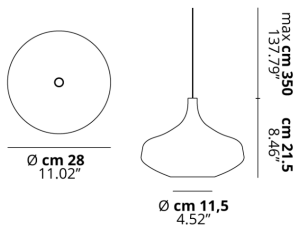

NOSTALGIA

Large

FEATURES

- Frame:**
- Diffusor:** None
- Dimmable:** Yes
- Dimmer:** Not Included
- Bulb:** Included

BULB

LED 3000K 1 x 9W | 850 lm

CERTIFICATION

SPECIFICATION SHEET

PHOTOMETRIC CURVE

FRAME	DIFFUSOR	LED COLOUR	CODE
<ul style="list-style-type: none"> Chrome Chrome Chrome Chrome 	None <ul style="list-style-type: none"> Chrome Crystal Gold Rose Gold 	Optionally <ul style="list-style-type: none"> 3000K 3000K 3000K 3000K 	<ul style="list-style-type: none"> 154310 154309 154311 154312