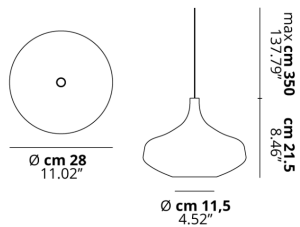

NOSTALGIA

Large

FEATURES

- Frame:**
- Diffusor:** None
- Dimmable:** Yes
- Dimmer:** Not Included
- Bulb:** Included

BULB

LED 3000K 1 x 9W | 850 lm

CERTIFICATION

SPECIFICATION SHEET