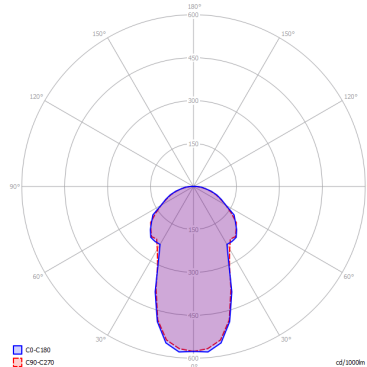

NOSTALGIA

Large

FEATURES

- Frame:** Metal
- Diffusor:** Blown Glass
- Dimmable:** Yes
- Dimmer:** Not Included
- Bulb:** Included

BULB

LED 3000K 1 x 9W | 850 lm

CERTIFICATION

SPECIFICATION SHEET

PHOTOMETRIC CURVE

FRAME	DIFFUSOR	LED COLOUR	CODE
Chrome	Chrome	3000K	154310
Chrome	Crystal	3000K	154309
Chrome	Gold	3000K	154311
Chrome	Rose Gold	3000K	154312