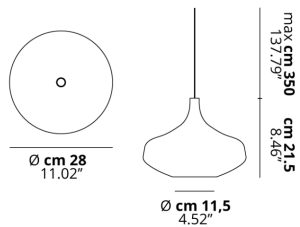

BULB

LED 3000K 1 x 9W | 850 lm

CERTIFICATION

SPECIFICATION SHEET

PHOTOMETRIC CURVE

FRAME	DIFFUSOR	LED COLOUR	CODE
	None	Optionally	
<input type="radio"/> Chrome	<input type="radio"/> Chrome	3000K	154310
<input type="radio"/> Chrome	<input type="radio"/> Crystal	3000K	154309
<input type="radio"/> Chrome	<input type="radio"/> Gold	3000K	154311
<input type="radio"/> Chrome	<input type="radio"/> Rose Gold	3000K	154312