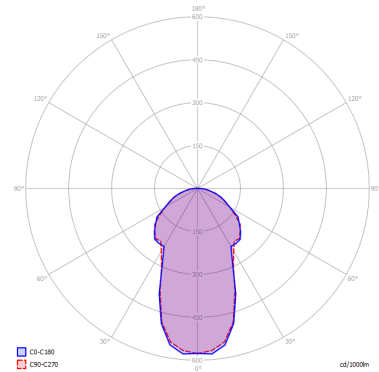

NOSTALGIA

Large

FEATURES

- Frame:**
- Diffusor:** None
- Dimmable:** Yes
- Dimmer:** Not Included
- Bulb:** Included

BULB

LED 3000K 1 x 9W | 850 lm

CERTIFICATION

SPECIFICATION SHEET

PHOTOMETRIC CURVE

FRAME	DIFFUSOR	LED COLOUR	CODE
	None	Optionally	
<input type="radio"/> Chrome	<input type="radio"/> Chrome	3000K	154310
<input type="radio"/> Chrome	<input type="radio"/> Crystal	3000K	154309
<input type="radio"/> Chrome	<input type="radio"/> Gold	3000K	154311
<input type="radio"/> Chrome	<input type="radio"/> Rose Gold	3000K	154312