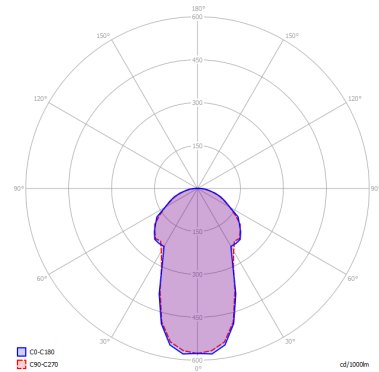

NOSTALGIA

Medium

FEATURES

- Frame:** Metal
- Diffusor:** Blown Glass
- Dimmable:** Yes
- Dimmer:** Not Included
- Bulb:** Included

BULB

LED 3000K 1 x 9W | 850 lm

CERTIFICATION

SPECIFICATION SHEET

PHOTOMETRIC CURVE

| FRAME | DIFFUSOR | LED COLOUR | CODE |
|--------|-----------|------------|--------|
| Chrome | Chrome | 3000K | 154306 |
| Chrome | Crystal | 3000K | 154305 |
| Chrome | Gold | 3000K | 154307 |
| Chrome | Rose Gold | 3000K | 154308 |