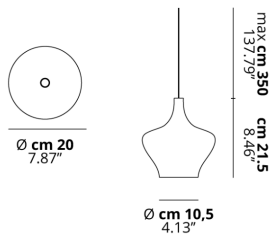

NOSTALGIA

Medium

FEATURES

- Frame:** Metal
- Diffusor:** Blown Glass
- Dimmable:** Yes
- Dimmer:** Not Included
- Bulb:** Included

BULB

LED 3000K 1 x 9W | 850 lm

CERTIFICATION

SPECIFICATION SHEET

PHOTOMETRIC CURVE

FRAME	DIFFUSOR	LED COLOUR	CODE
Chrome	Chrome	3000K	154306
Chrome	Crystal	3000K	154305
Chrome	Gold	3000K	154307
Chrome	Rose Gold	3000K	154308