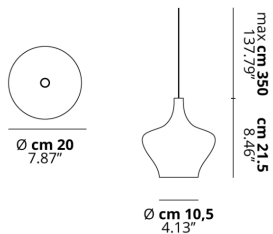

NOSTALGIA

Medium

FEATURES

- Frame:** Metal
- Diffusor:** Blown Glass
- Dimmable:** Yes
- Dimmer:** Not Included
- Bulb:** Included

BULB

LED 3000K 1 x 9W | 850 lm

CERTIFICATION

SPECIFICATION SHEET

PHOTOMETRIC CURVE

| FRAME | DIFFUSOR | LED COLOUR | CODE |
|--------|-----------|------------|--------|
| Chrome | Chrome | 3000K | 154306 |
| Chrome | Crystal | 3000K | 154305 |
| Chrome | Gold | 3000K | 154307 |
| Chrome | Rose Gold | 3000K | 154308 |