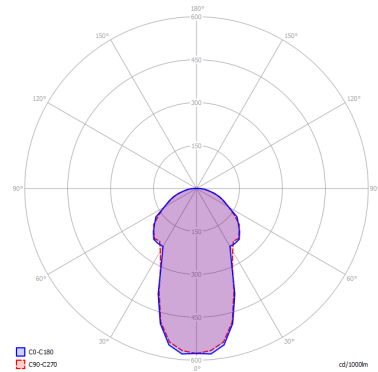

NOSTALGIA

Medium

FEATURES

- Frame:** Metal
- Diffusor:** Blown Glass
- Dimmable:** Yes
- Dimmer:** Not Included
- Bulb:** Included

BULB

LED 3000K 1 x 9W | 850 lm

CERTIFICATION

SPECIFICATION SHEET

PHOTOMETRIC CURVE

FRAME	DIFFUSOR	LED COLOUR	CODE
Chrome	Chrome	3000K	154306
Chrome	Crystal	3000K	154305
Chrome	Gold	3000K	154307
Chrome	Rose Gold	3000K	154308