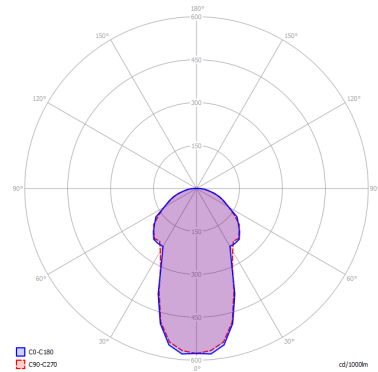

NOSTALGIA

Medium

FEATURES

- Frame:** Metal
- Diffusor:** Blown Glass
- Dimmable:** Yes
- Dimmer:** Not Included
- Bulb:** Included

BULB

LED 3000K 1 x 9W | 850 lm

CERTIFICATION

SPECIFICATION SHEET

PHOTOMETRIC CURVE

FRAME	DIFFUSOR	LED COLOUR	CODE
● Chrome	● Chrome	3000K	154306
● Chrome	● Crystal	3000K	154305
● Chrome	● Gold	3000K	154307
● Chrome	● Rose Gold	3000K	154308