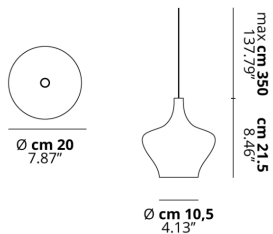

NOSTALGIA

Medium

FEATURES

- Frame:** Metal
- Diffusor:** Blown Glass
- Dimmable:** Yes
- Dimmer:** Not Included
- Bulb:** Included

BULB

LED 3000K 1 x 9W | 850 lm

CERTIFICATION

SPECIFICATION SHEET

PHOTOMETRIC CURVE

FRAME	DIFFUSOR	LED COLOUR	CODE
Chrome	Chrome	3000K	154306
Chrome	Crystal	3000K	154305
Chrome	Gold	3000K	154307
Chrome	Rose Gold	3000K	154308