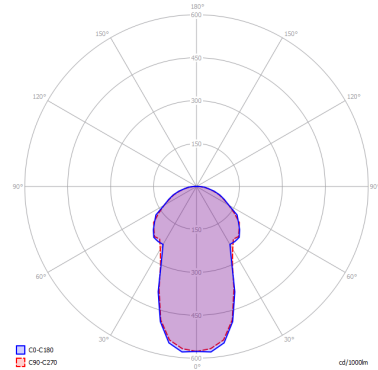

PHOTOMETRIC CURVE

FRAME	DIFFUSOR	LED COLOUR	CODE
Chrome	Chrome	3000K	154306
Chrome	Crystal	3000K	154305
Chrome	Gold	3000K	154307
Chrome	Rose Gold	3000K	154308