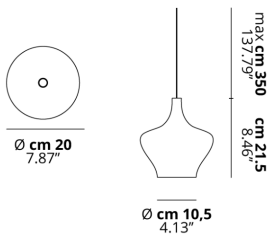

NOSTALGIA

Medium

FEATURES

- Frame:** Metal
- Diffusor:** Blown Glass
- Dimmable:** Yes
- Dimmer:** Not Included
- Bulb:** Included

BULB

LED 3000K 1 x 9W | 850 lm

CERTIFICATION

SPECIFICATION SHEET

PHOTOMETRIC CURVE

FRAME	DIFFUSOR	LED COLOUR	CODE
● Chrome	● Chrome	3000K	154306
● Chrome	● Crystal	3000K	154305
● Chrome	● Gold	3000K	154307
● Chrome	● Rose Gold	3000K	154308