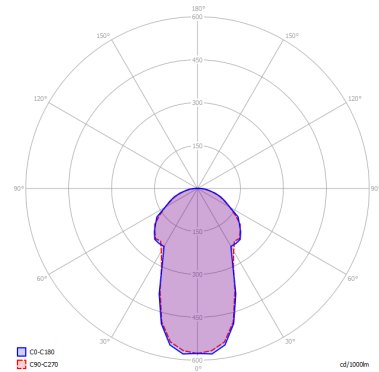

NOSTALGIA

Medium

FEATURES

- Frame:** Metal
- Diffusor:** Blown Glass
- Dimmable:** Yes
- Dimmer:** Not Included
- Bulb:** Included

BULB

LED 3000K 1 x 9W | 850 lm

CERTIFICATION

SPECIFICATION SHEET

PHOTOMETRIC CURVE

FRAME	DIFFUSOR	LED COLOUR	CODE
Chrome	Chrome	3000K	154306
Chrome	Crystal	3000K	154305
Chrome	Gold	3000K	154307
Chrome	Rose Gold	3000K	154308