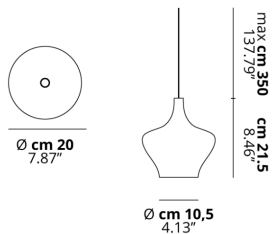

NOSTALGIA

Medium

FEATURES

- **Frame:** Metal
- **Diffusor:** Blown Glass
- **Dimmable:** Yes
- **Dimmer:** Not Included
- **Bulb:** Included

BULB

LED 3000K 1 x 9W | 850 lm

CERTIFICATION

SPECIFICATION SHEET

PHOTOMETRIC CURVE

FRAME	DIFFUSOR	LED COLOUR	CODE
Chrome	Chrome	3000K	154306
Chrome	Crystal	3000K	154305
Chrome	Gold	3000K	154307
Chrome	Rose Gold	3000K	154308