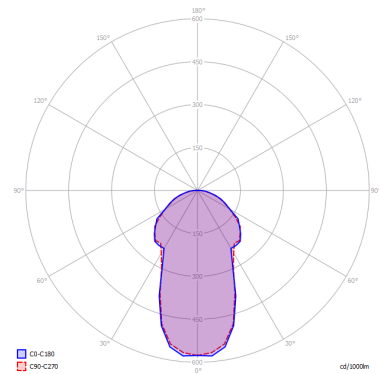

NOSTALGIA

Small

FEATURES

- Frame:** Metal
- Diffusor:** Blown Glass
- Dimmable:** Yes
- Dimmer:** Not Included
- Bulb:** Included

BULB

LED 3000K 1 x 9W | 850 lm

CERTIFICATION

SPECIFICATION SHEET

PHOTOMETRIC CURVE

FRAME	DIFFUSOR	LED COLOUR	CODE
● Chrome	● Chrome	3000K	154302
● Chrome	● Crystal	3000K	154301
● Chrome	● Gold	3000K	154303
● Chrome	● Rose Gold	3000K	154304