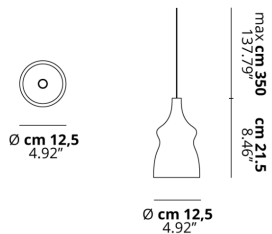

NOSTALGIA

Small

FEATURES

- Frame:** Metal
- Diffusor:** Blown Glass
- Dimmable:** Yes
- Dimmer:** Not Included
- Bulb:** Included

BULB

LED 3000K 1 x 9W | 850 lm

CERTIFICATION

SPECIFICATION SHEET

PHOTOMETRIC CURVE

FRAME	DIFFUSOR	LED COLOUR	CODE
Chrome	Chrome	3000K	154302
Chrome	Crystal	3000K	154301
Chrome	Gold	3000K	154303
Chrome	Rose Gold	3000K	154304