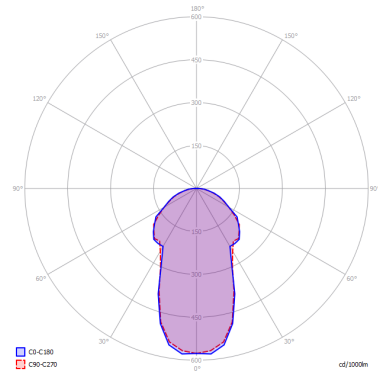

NOSTALGIA

Small

FEATURES

- Frame:** Metal
- Diffusor:** Blown Glass
- Dimmable:** Yes
- Dimmer:** Not Included
- Bulb:** Included

BULB

LED 3000K 1 x 9W | 850 lm

CERTIFICATION

SPECIFICATION SHEET

PHOTOMETRIC CURVE

FRAME	DIFFUSOR	LED COLOUR	CODE
Chrome	Chrome	3000K	154302
Chrome	Crystal	3000K	154301
Chrome	Gold	3000K	154303
Chrome	Rose Gold	3000K	154304