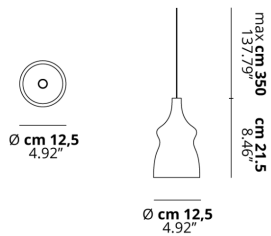

NOSTALGIA

Small

FEATURES

- Frame:** Metal
- Diffusor:** Blown Glass
- Dimmable:** Yes
- Dimmer:** Not Included
- Bulb:** Included

BULB

LED 3000K 1 x 9W | 850 lm

CERTIFICATION

SPECIFICATION SHEET

PHOTOMETRIC CURVE

FRAME	DIFFUSOR	LED COLOUR	CODE
● Chrome	● Chrome	3000K	154302
● Chrome	● Crystal	3000K	154301
● Chrome	● Gold	3000K	154303
● Chrome	● Rose Gold	3000K	154304