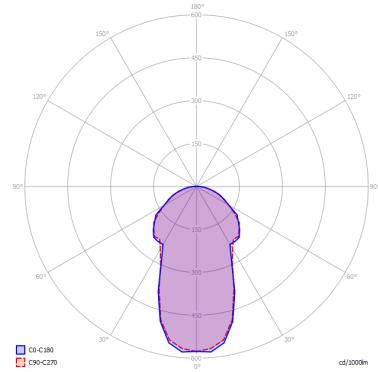

NOSTALGIA

Small

FEATURES

- Frame:** Metal
- Diffusor:** Blown Glass
- Dimmable:** Yes
- Dimmer:** Not Included
- Bulb:** Included

BULB

LED 3000K 1 x 9W | 850 lm

CERTIFICATION

SPECIFICATION SHEET

PHOTOMETRIC CURVE

FRAME	DIFFUSOR	LED COLOUR	CODE
● Chrome	● Chrome	3000K	154302
● Chrome	● Crystal	3000K	154301
● Chrome	● Gold	3000K	154303
● Chrome	● Rose Gold	3000K	154304