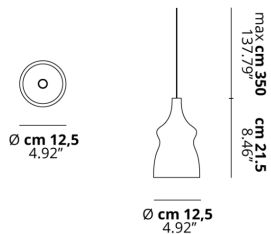

NOSTALGIA

Small

FEATURES

- Frame:** Metal
- Diffusor:** Blown Glass
- Dimmable:** Yes
- Dimmer:** Not Included
- Bulb:** Included

BULB

LED 3000K 1 x 9W | 850 lm

CERTIFICATION

SPECIFICATION SHEET

PHOTOMETRIC CURVE

FRAME	DIFFUSOR	LED COLOUR	CODE
Chrome	Chrome	3000K	154302
Chrome	Crystal	3000K	154301
Chrome	Gold	3000K	154303
Chrome	Rose Gold	3000K	154304