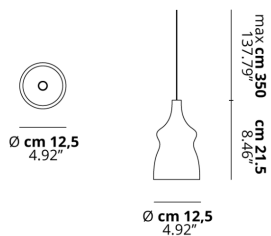

NOSTALGIA

Small

FEATURES

- Frame:** Metal
- Diffusor:** Blown Glass
- Dimmable:** Yes
- Dimmer:** Not Included
- Bulb:** Included

BULB

LED 3000K 1 x 9W | 850 lm

CERTIFICATION

SPECIFICATION SHEET

PHOTOMETRIC CURVE

FRAME	DIFFUSOR	LED COLOUR	CODE
● Chrome	● Chrome	3000K	154302
● Chrome	● Crystal	3000K	154301
● Chrome	● Gold	3000K	154303
● Chrome	● Rose Gold	3000K	154304