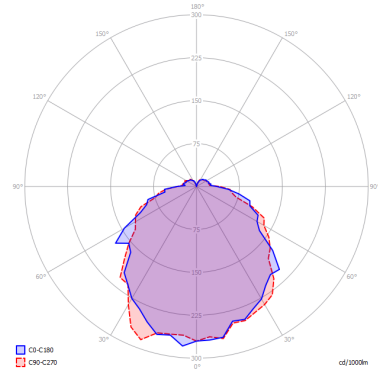

KELLY CLUSTER

Sphere

FEATURES

- Frame:** Metal
- Diffusor:** Glass
- Dimmable:** Yes
- Dimmer:** Not Included
- Bulb:** Included

BULB

LED 3000K 1 x 9W | 850 lm

CERTIFICATION

SPECIFICATION SHEET

PHOTOMETRIC CURVE

FRAME	DIFFUSOR	LED COLOUR	CODE
 Coppery Bronze	 Glossy White	3000K	147514
 Matte Black 9005	 Glossy White	3000K	147515
 Matte White 9010	 Glossy White	3000K	147513