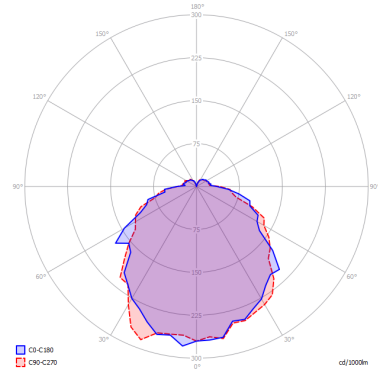

PHOTOMETRIC CURVE

FRAME	DIFFUSOR	LED COLOUR	CODE
Coppery Bronze	Glossy White	3000K	147514
Matte Black 9005	Glossy White	3000K	147515
Matte White 9010	Glossy White	3000K	147513