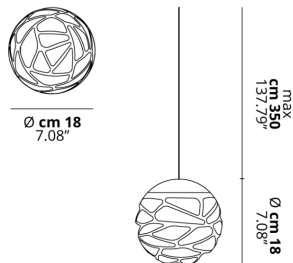

KELLY CLUSTER

Sphere

FEATURES

- Frame:** Metal
- Diffusor:** Glass
- Dimmable:** Yes
- Dimmer:** Not Included
- Bulb:** Included

BULB

LED 3000K 1 x 9W | 850 lm

CERTIFICATION

SPECIFICATION SHEET

PHOTOMETRIC CURVE

FRAME	DIFFUSOR	LED COLOUR	CODE
 Coppery Bronze	 Glossy White	3000K	147514
 Matte Black 9005	 Glossy White	3000K	147515
 Matte White 9010	 Glossy White	3000K	147513