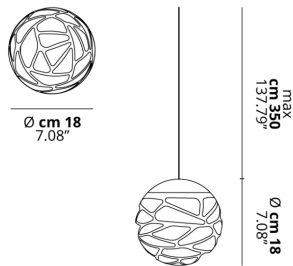

## PHOTOMETRIC CURVE

FRAME	DIFFUSOR	LED COLOUR	CODE
Coppery Bronze	Glossy White	3000K	147514
Matte Black	Glossy White	3000K	147515
Matte White 9010	Glossy White	3000K	147513