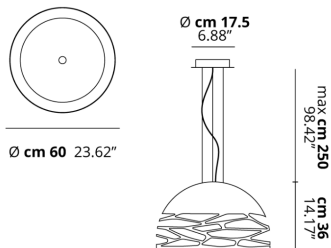

KELLY

Medium Dome 60

FEATURES

- **Frame:** Metal
- **Diffusor:** Glass
- **Dimmable:** Yes
- **Dimmer:** Not Included
- **Bulb:** Not Included

BULB

E26 Classic A 3 x max 75W

or

E26 LED 3 x max available

SPECIFICATION SHEET

CERTIFICATION

PHOTOMETRIC CURVE

FRAME	DIFFUSOR	LED COLOUR	CODE
Coppery Bronze	Glossy White	Optionally	141314
Matte Black	Glossy White	Optionally	141318
Matte White 9010	Glossy White	Optionally	141313