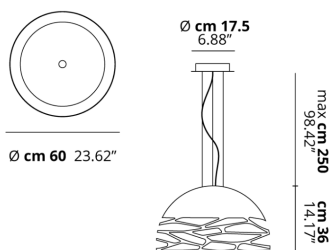

KELLY

Medium Dome 60

FEATURES

- **Frame:** Metal
- **Diffusor:** Glass
- **Dimmable:** Yes
- **Dimmer:** Not Included
- **Bulb:** Not Included

BULB

E26 Classic A 3 x max 75W

or

E26 LED 3 x max available

SPECIFICATION SHEET

CERTIFICATION

PHOTOMETRIC CURVE

FRAME	DIFFUSOR	LED COLOUR	CODE
Coppery Bronze	Glossy White	Optionally	141314
Matte Black	Glossy White	Optionally	141318
Matte White 9010	Glossy White	Optionally	141313