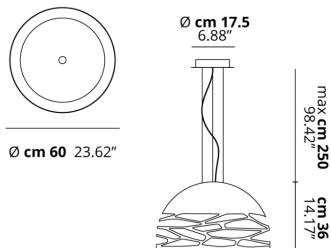

KELLY

Medium Dome 60

FEATURES

- Frame:** Metal
- Diffusor:** Glass
- Dimmable:** Yes
- Dimmer:** Not Included
- Bulb:** Not Included

BULB

 **E26 Classic A** 3 x max 75W

or

 **E26 LED** 3 x max available

SPECIFICATION SHEET

CERTIFICATION

PHOTOMETRIC CURVE

FRAME	DIFFUSOR	LED COLOUR	CODE
 Coppery Bronze	 Glossy White	Optionally	141314
 Matte Black	 Glossy White	Optionally	141318
 Matte White 9010	 Glossy White	Optionally	141313