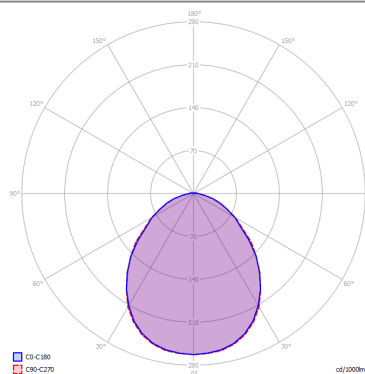

KELLY

Medium Dome 60

FEATURES

- Frame:** Metal
- Diffusor:** Glass
- Dimmable:** Yes
- Dimmer:** Not Included
- Bulb:** Not Included

BULB

 **E26 Classic A** 3 x max 75W

or

 **E26 LED** 3 x max available

SPECIFICATION SHEET

CERTIFICATION

PHOTOMETRIC CURVE

FRAME	DIFFUSOR	LED COLOUR	CODE
 Coppery Bronze	 Glossy White	Optionally	141314
 Matte Black	 Glossy White	Optionally	141318
 Matte White 9010	 Glossy White	Optionally	141313