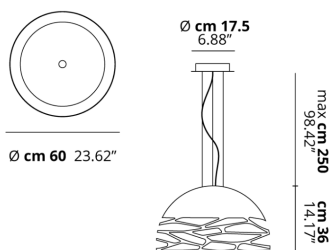

KELLY

Medium Dome 60

FEATURES

- Frame:** Metal
- Diffusor:** Glass
- Dimmable:** Yes
- Dimmer:** Not Included
- Bulb:** Not Included

BULB

 **E26 Classic A** 3 x max 75W

or

 **E26 LED** 3 x max available

SPECIFICATION SHEET

CERTIFICATION

PHOTOMETRIC CURVE

FRAME	DIFFUSOR	LED COLOUR	CODE
 Coppery Bronze	 Glossy White	Optionally	141314
 Matte Black	 Glossy White	Optionally	141318
 Matte White 9010	 Glossy White	Optionally	141313