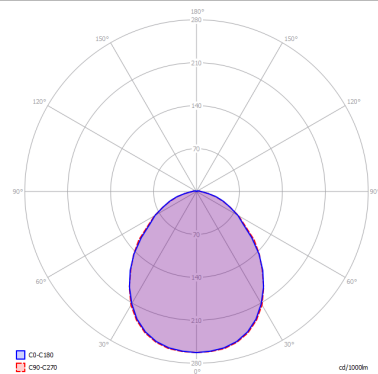

KELLY

Medium Dome 60

FEATURES

- Frame:** Metal
- Diffusor:** Glass
- Dimmable:** Yes
- Dimmer:** Not Included
- Bulb:** Not Included

BULB

 **E26 Classic A** 3 x max 75W

or

 **E26 LED** 3 x max available

SPECIFICATION SHEET

CERTIFICATION

PHOTOMETRIC CURVE

FRAME	DIFFUSOR	LED COLOUR	CODE
 Coppery Bronze	 Glossy White	Optionally	141314
 Matte Black	 Glossy White	Optionally	141318
 Matte White 9010	 Glossy White	Optionally	141313