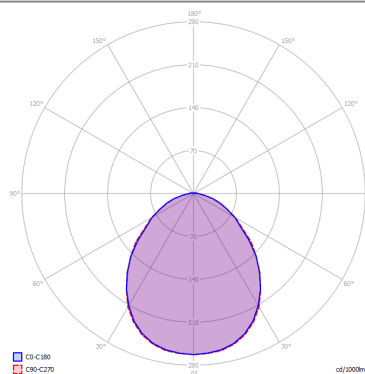

CERTIFICATION

PHOTOMETRIC CURVE

FRAME	DIFFUSOR	LED COLOUR	CODE
Coppery Bronze	Glossy White	Optionally	141314
Matte Black	Glossy White	Optionally	141318
Matte White 9010	Glossy White	Optionally	141313