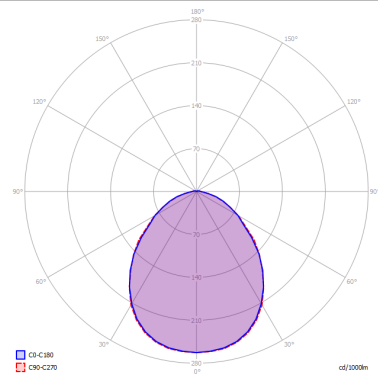

CERTIFICATION

PHOTOMETRIC CURVE

FRAME	DIFFUSOR	LED COLOUR	CODE
Coppery Bronze	Glossy White	Optionally	141314
Matte Black	Glossy White	Optionally	141318
Matte White 9010	Glossy White	Optionally	141313