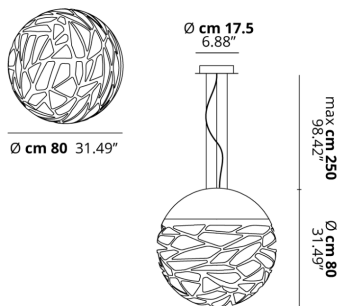

KELLY

Large Sphere 80

FEATURES

- Frame:** Metal
- Diffusor:** Glass
- Dimmable:** Yes
- Dimmer:** Not Included
- Bulb:** Not Included

BULB

 **E26 Classic A** 3 x max 75W

or _____

 **E26 LED** 3 x max available

SPECIFICATION SHEET

CERTIFICATION

PHOTOMETRIC CURVE

FRAME	DIFFUSOR	LED COLOUR	CODE
 Coppery Bronze	 Glossy White	Optionally	141247
 Matte White 9010	 Glossy White	Optionally	141305