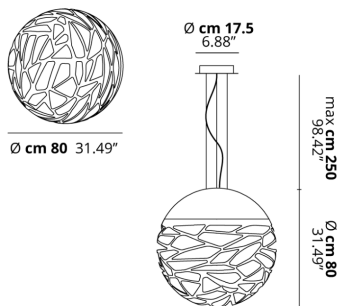

KELLY

Large Sphere 80

FEATURES

- **Frame:** Metal
- **Diffusor:** Glass
- **Dimmable:** Yes
- **Dimmer:** Not Included
- **Bulb:** Not Included

BULB

E26 Classic A 3 x max 75W

or _____

E26 LED 3 x max available

SPECIFICATION SHEET

CERTIFICATION

PHOTOMETRIC CURVE

FRAME	DIFFUSOR	LED COLOUR	CODE
Coppery Bronze	Glossy White	Optionally	141247
Matte White 9010	Glossy White	Optionally	141305