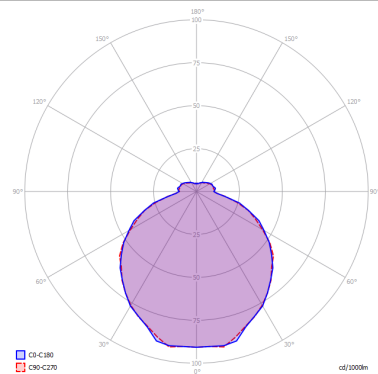

KELLY

Large Sphere 80

FEATURES

- Frame:** Metal
- Diffusor:** Glass
- Dimmable:** Yes
- Dimmer:** Not Included
- Bulb:** Not Included

BULB

 **E26 Classic A** 3 x max 75W

or _____

 **E26 LED** 3 x max available

SPECIFICATION SHEET

CERTIFICATION

PHOTOMETRIC CURVE

FRAME	DIFFUSOR	LED COLOUR	CODE
 Coppery Bronze	 Glossy White	Optionally	141247
 Matte White 9010	 Glossy White	Optionally	141305