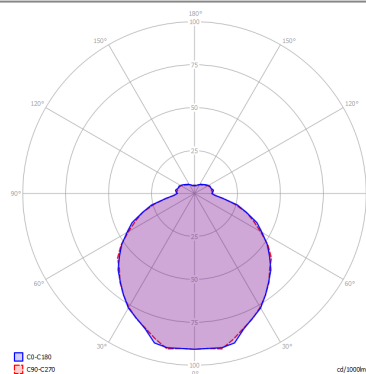

KELLY

Large Sphere 80

FEATURES

- Frame:** Metal
- Diffusor:** Glass
- Dimmable:** Yes
- Dimmer:** Not Included
- Bulb:** Not Included

BULB

 **E26 Classic A** 3 x max 75W

or _____

 **E26 LED** 3 x max available

SPECIFICATION SHEET

CERTIFICATION

PHOTOMETRIC CURVE

FRAME	DIFFUSOR	LED COLOUR	CODE
 Coppery Bronze	 Glossy White	Optionally	141247
 Matte White 9010	 Glossy White	Optionally	141305