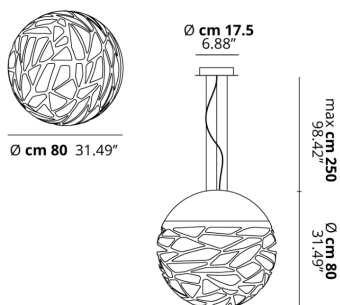

KELLY

Large Sphere 80

FEATURES

- Frame:** Metal
- Diffusor:** Glass
- Dimmable:** Yes
- Dimmer:** Not Included
- Bulb:** Not Included

BULB

 **E26 Classic A** 3 x max 75W

or _____

 **E26 LED** 3 x max available

SPECIFICATION SHEET

CERTIFICATION

PHOTOMETRIC CURVE

FRAME	DIFFUSOR	LED COLOUR	CODE
 Coppery Bronze	 Glossy White	Optionally	141247
 Matte White 9010	 Glossy White	Optionally	141305