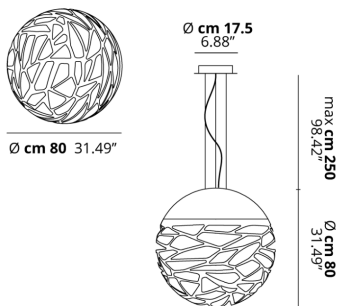

KELLY

Large Sphere 80

FEATURES

- Frame:** Metal
- Diffusor:** Glass
- Dimmable:** Yes
- Dimmer:** Not Included
- Bulb:** Not Included

BULB

-  **E26 Classic A** 3 x max 75W
- or _____
-  **E26 LED** 3 x max available

SPECIFICATION SHEET

CERTIFICATION

PHOTOMETRIC CURVE

FRAME	DIFFUSOR	LED COLOUR	CODE
 Coppery Bronze	 Glossy White	Optionally	141247
 Matte White 9010	 Glossy White	Optionally	141305