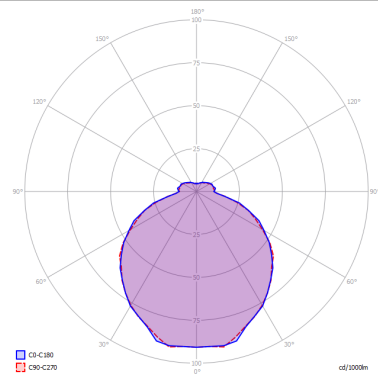

KELLY

Large Sphere 80

FEATURES

- Frame:** Metal
- Diffusor:** Glass
- Dimmable:** Yes
- Dimmer:** Not Included
- Bulb:** Not Included

BULB

-  **E26 Classic A** 3 x max 75W
- or _____
-  **E26 LED** 3 x max available

SPECIFICATION SHEET

CERTIFICATION

PHOTOMETRIC CURVE

FRAME	DIFFUSOR	LED COLOUR	CODE
 Coppery Bronze	 Glossy White	Optionally	141247
 Matte White 9010	 Glossy White	Optionally	141305