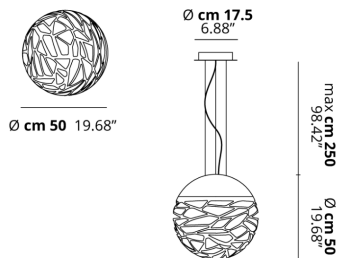

KELLY

Medium Sphere 50

FEATURES

- Frame:** Metal
- Diffusor:** Glass
- Dimmable:** Yes
- Dimmer:** Not Included
- Bulb:** Not Included

BULB

-  **E26 Classic A** 3 x max 75W
- or _____
-  **E26 LED** 3 x max available

SPECIFICATION SHEET

CERTIFICATION

PHOTOMETRIC CURVE

FRAME	DIFFUSOR	LED COLOUR	CODE
 Coppery Bronze	 Glossy White	Optionally	141248
 Matte White 9010	 Glossy White	Optionally	141304