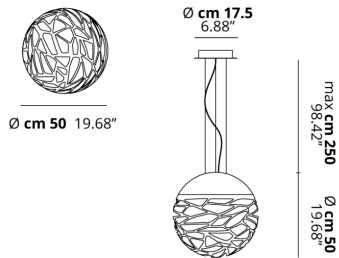

KELLY

Medium Sphere 50

FEATURES

- Frame:** Metal
- Diffusor:** Glass
- Dimmable:** Yes
- Dimmer:** Not Included
- Bulb:** Not Included

BULB

-  **E26 Classic A** 3 x max 75W
- or _____
-  **E26 LED** 3 x max available

SPECIFICATION SHEET

CERTIFICATION

PHOTOMETRIC CURVE

FRAME	DIFFUSOR	LED COLOUR	CODE
 Coppery Bronze	 Glossy White	Optionally	141248
 Matte White 9010	 Glossy White	Optionally	141304