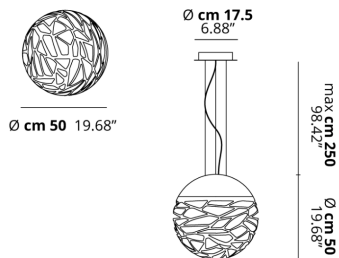

KELLY

Medium Sphere 50

FEATURES

- Frame:** Metal
- Diffusor:** Glass
- Dimmable:** Yes
- Dimmer:** Not Included
- Bulb:** Not Included

BULB

 **E26 Classic A** 3 x max 75W

or _____

 **E26 LED** 3 x max available

SPECIFICATION SHEET

CERTIFICATION

PHOTOMETRIC CURVE

FRAME	DIFFUSOR	LED COLOUR	CODE
 Coppery Bronze	 Glossy White	Optionally	141248
 Matte White 9010	 Glossy White	Optionally	141304