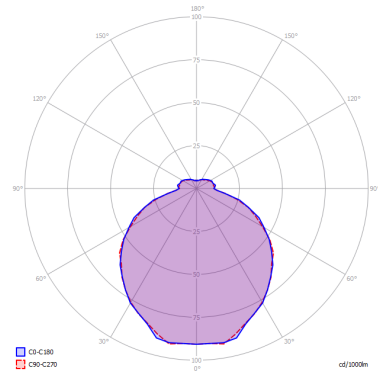

KELLY

Medium Sphere 50

FEATURES

- Frame:** Metal
- Diffusor:** Glass
- Dimmable:** Yes
- Dimmer:** Not Included
- Bulb:** Not Included

BULB

-  **E26 Classic A** 3 x max 75W
- or _____
-  **E26 LED** 3 x max available

SPECIFICATION SHEET

CERTIFICATION

PHOTOMETRIC CURVE

FRAME	DIFFUSOR	LED COLOUR	CODE
 Coppery Bronze	 Glossy White	Optionally	141248
 Matte White 9010	 Glossy White	Optionally	141304