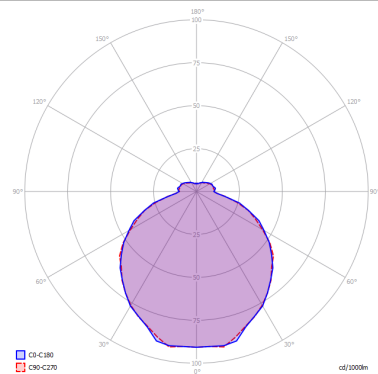

KELLY

Medium Sphere 50

FEATURES

- Frame:** Metal
- Diffusor:** Glass
- Dimmable:** Yes
- Dimmer:** Not Included
- Bulb:** Not Included

BULB

-  **E26 Classic A** 3 x max 75W
- or _____
-  **E26 LED** 3 x max available

SPECIFICATION SHEET

CERTIFICATION

PHOTOMETRIC CURVE

FRAME	DIFFUSOR	LED COLOUR	CODE
 Coppery Bronze	 Glossy White	Optionally	141248
 Matte White 9010	 Glossy White	Optionally	141304