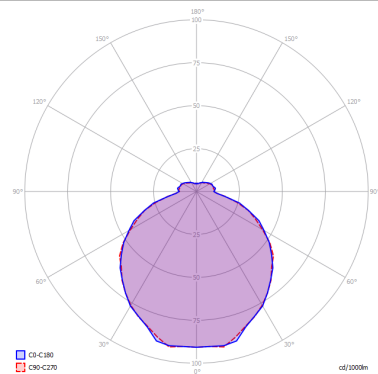

CERTIFICATION

PHOTOMETRIC CURVE

FRAME	DIFFUSOR	LED COLOUR	CODE
Coppery Bronze	Glossy White	Optionally	141248
Matte White 9010	Glossy White	Optionally	141304