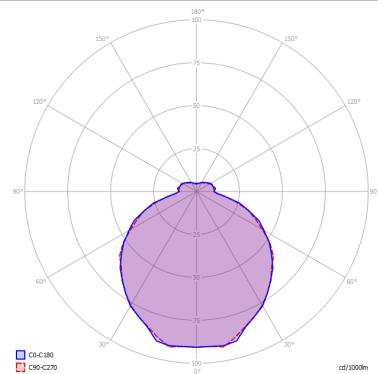

KELLY

Medium Sphere 50

FEATURES

- Frame:** Metal
- Diffusor:** Glass
- Dimmable:** Yes
- Dimmer:** Not Included
- Bulb:** Not Included

BULB

 **E26 Classic A** 3 x max 75W

or _____

 **E26 LED** 3 x max available

SPECIFICATION SHEET

CERTIFICATION

PHOTOMETRIC CURVE

FRAME	DIFFUSOR	LED COLOUR	CODE
 Coppery Bronze	 Glossy White	Optionally	141248
 Matte White 9010	 Glossy White	Optionally	141304