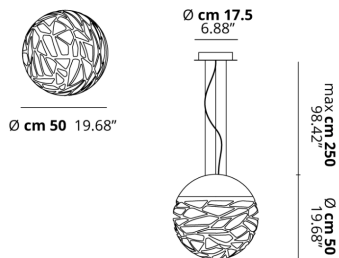

KELLY

Medium Sphere 50

FEATURES

- **Frame:** Metal
- **Diffusor:** Glass
- **Dimmable:** Yes
- **Dimmer:** Not Included
- **Bulb:** Not Included

BULB

E26 Classic A 3 x max 75W

or

E26 LED 3 x max available

SPECIFICATION SHEET

CERTIFICATION

PHOTOMETRIC CURVE

FRAME	DIFFUSOR	LED COLOUR	CODE
Coppery Bronze	Glossy White	Optionally	141248
Matte White 9010	Glossy White	Optionally	141304