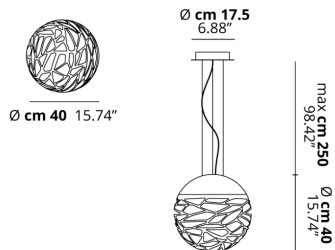

KELLY

Small Sphere 40

FEATURES

- **Frame:** Metal
- **Diffusor:** Glass
- **Dimmable:** Yes
- **Dimmer:** Not Included
- **Bulb:** Not Included

BULB

E26 Classic A 3 x max 75W

or _____

E26 LED 3 x max available

SPECIFICATION SHEET

CERTIFICATION

PHOTOMETRIC CURVE

FRAME	DIFFUSOR	LED COLOUR	CODE
Coppery Bronze	Glossy White	Optionally	141249
Matte White 9010	Glossy White	Optionally	141303