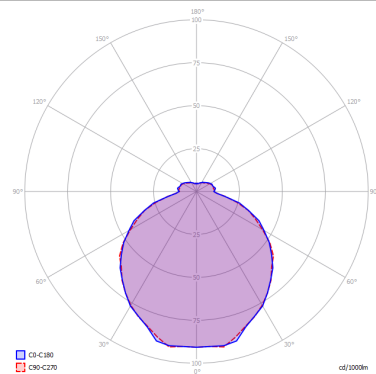

CERTIFICATION

PHOTOMETRIC CURVE

FRAME	DIFFUSOR	LED COLOUR	CODE
Coppery Bronze	Glossy White	Optionally	141249
Matte White 9010	Glossy White	Optionally	141303