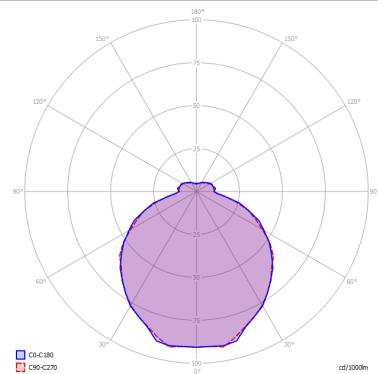

CERTIFICATION

PHOTOMETRIC CURVE

FRAME	DIFFUSOR	LED COLOUR	CODE
Coppery Bronze	Glossy White	Optionally	141249
Matte White 9010	Glossy White	Optionally	141303