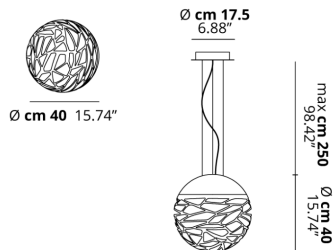

## FEATURES

- Frame:** Metal
- Diffusor:** Glass
- Dimmable:** Yes
- Dimmer:** Not Included
- Bulb:** Not Included

## BULB

 **E26 Classic A** 3 x max 75W

or \_\_\_\_\_

 **E26 LED** 3 x max available