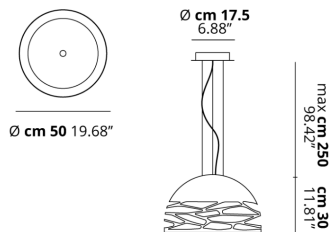

KELLY

Small Dome 50

FEATURES

- Frame:** Metal
- Diffusor:** Glass
- Dimmable:** Yes
- Dimmer:** Not Included
- Bulb:** Not Included

BULB

-  **E26 Classic A** 3 x max 75W
- or _____
-  **E26 LED** 3 x max available

SPECIFICATION SHEET

CERTIFICATION

PHOTOMETRIC CURVE

FRAME	DIFFUSOR	LED COLOUR	CODE
 Coppery Bronze	 Glossy White	Optionally	141309
 Matte Black	 Glossy White	Optionally	141316
 Matte White 9010	 Glossy White	Optionally	141302