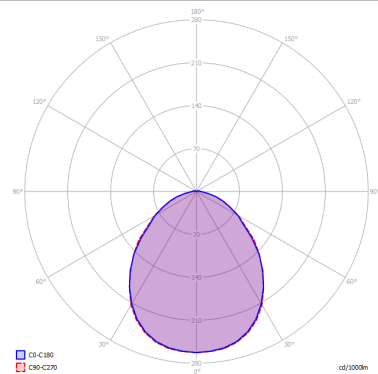

KELLY

Small Dome 50

FEATURES

- Frame:** Metal
- Diffusor:** Glass
- Dimmable:** Yes
- Dimmer:** Not Included
- Bulb:** Not Included

BULB

 **E26 Classic A** 3 x max 75W

or _____

 **E26 LED** 3 x max available

SPECIFICATION SHEET

CERTIFICATION

PHOTOMETRIC CURVE

FRAME	DIFFUSOR	LED COLOUR	CODE
 Coppery Bronze	 Glossy White	Optionally	141309
 Matte Black	 Glossy White	Optionally	141316
 Matte White 9010	 Glossy White	Optionally	141302