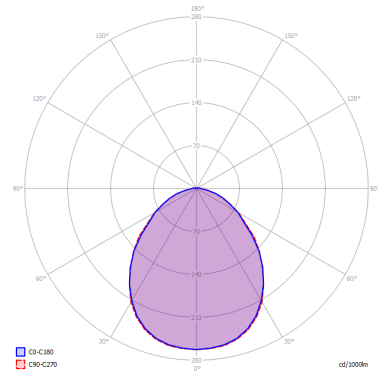

KELLY

Small Dome 50

FEATURES

- Frame:** Metal
- Diffusor:** Glass
- Dimmable:** Yes
- Dimmer:** Not Included
- Bulb:** Not Included

BULB

-  **E26 Classic A** 3 x max 75W
- or _____
-  **E26 LED** 3 x max available

SPECIFICATION SHEET

CERTIFICATION

PHOTOMETRIC CURVE

FRAME	DIFFUSOR	LED COLOUR	CODE
 Coppery Bronze	 Glossy White	Optionally	141309
 Matte Black	 Glossy White	Optionally	141316
 Matte White 9010	 Glossy White	Optionally	141302