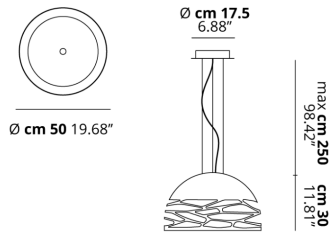

KELLY

Small Dome 50

FEATURES

- Frame:** Metal
- Diffusor:** Glass
- Dimmable:** Yes
- Dimmer:** Not Included
- Bulb:** Not Included

BULB

-  **E26 Classic A** 3 x max 75W
- or _____
-  **E26 LED** 3 x max available

SPECIFICATION SHEET

CERTIFICATION

PHOTOMETRIC CURVE

FRAME	DIFFUSOR	LED COLOUR	CODE
 Coppery Bronze	 Glossy White	Optionally	141309
 Matte Black	 Glossy White	Optionally	141316
 Matte White 9010	 Glossy White	Optionally	141302