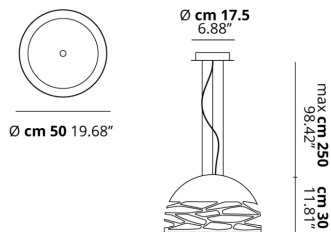

KELLY

Small Dome 50

FEATURES

- Frame:** Metal
- Diffusor:** Glass
- Dimmable:** Yes
- Dimmer:** Not Included
- Bulb:** Not Included

BULB

 **E26 Classic A** 3 x max 75W

or _____

 **E26 LED** 3 x max available

SPECIFICATION SHEET

CERTIFICATION

PHOTOMETRIC CURVE

FRAME	DIFFUSOR	LED COLOUR	CODE
 Coppery Bronze	 Glossy White	Optionally	141309
 Matte Black	 Glossy White	Optionally	141316
 Matte White 9010	 Glossy White	Optionally	141302