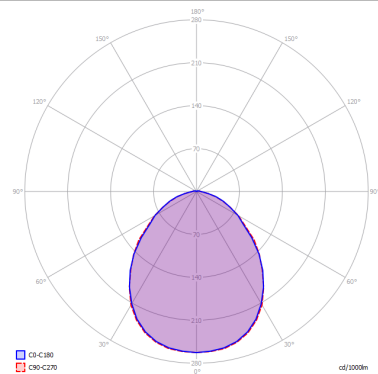

KELLY

Large Dome 80

FEATURES

- Frame:** Metal
- Diffusor:** Glass
- Dimmable:** Yes
- Dimmer:** Not Included
- Bulb:** Not Included

BULB

 **E26 Classic A** 3 x max 75W

or _____

 **E26 LED** 3 x max available

SPECIFICATION SHEET

CERTIFICATION

PHOTOMETRIC CURVE

FRAME	DIFFUSOR	LED COLOUR	CODE
 Coppery Bronze	 Glossy White	Optionally	141310
 Matte Black	 Glossy White	Optionally	141317
 Matte White 9010	 Glossy White	Optionally	141301