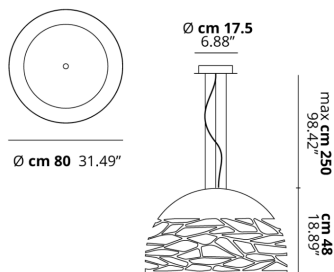

KELLY

Large Dome 80

FEATURES

- Frame:** Metal
- Diffusor:** Glass
- Dimmable:** Yes
- Dimmer:** Not Included
- Bulb:** Not Included

BULB

 **E26 Classic A** 3 x max 75W

or _____

 **E26 LED** 3 x max available

SPECIFICATION SHEET

CERTIFICATION

PHOTOMETRIC CURVE

FRAME	DIFFUSOR	LED COLOUR	CODE
 Coppery Bronze	 Glossy White	Optionally	141310
 Matte Black	 Glossy White	Optionally	141317
 Matte White 9010	 Glossy White	Optionally	141301