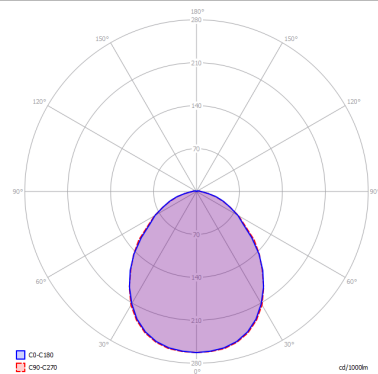

CERTIFICATION

PHOTOMETRIC CURVE

FRAME	DIFFUSOR	LED COLOUR	CODE
Coppery Bronze	Glossy White	Optionally	141310
Matte Black	Glossy White	Optionally	141317
Matte White 9010	Glossy White	Optionally	141301