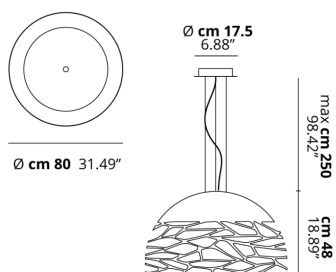

KELLY

Large Dome 80

FEATURES

- Frame:** Metal
- Diffusor:** Glass
- Dimmable:** Yes
- Dimmer:** Not Included
- Bulb:** Not Included

BULB

 **E26 Classic A** 3 x max 75W

or _____

 **E26 LED** 3 x max available

SPECIFICATION SHEET

CERTIFICATION

PHOTOMETRIC CURVE

FRAME	DIFFUSOR	LED COLOUR	CODE
 Coppery Bronze	 Glossy White	Optionally	141310
 Matte Black	 Glossy White	Optionally	141317
 Matte White 9010	 Glossy White	Optionally	141301