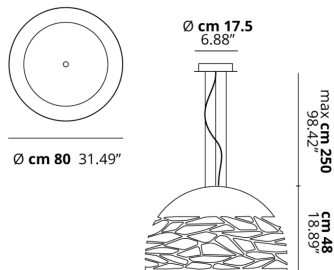

KELLY

Large Dome 80

FEATURES

- **Frame:** Metal
- **Diffusor:** Glass
- **Dimmable:** Yes
- **Dimmer:** Not Included
- **Bulb:** Not Included

BULB

E26 Classic A 3 x max 75W

or _____

E26 LED 3 x max available

SPECIFICATION SHEET

CERTIFICATION

PHOTOMETRIC CURVE

FRAME	DIFFUSOR	LED COLOUR	CODE
Coppery Bronze	Glossy White	Optionally	141310
Matte Black	Glossy White	Optionally	141317
Matte White 9010	Glossy White	Optionally	141301