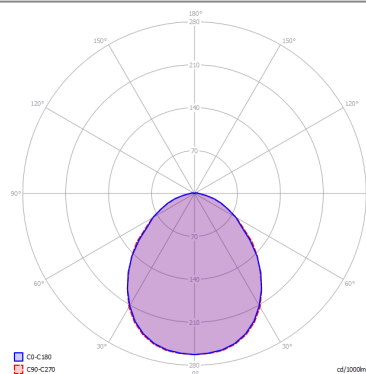

KELLY

Large Dome 80

FEATURES

- Frame:** Metal
- Diffusor:** Glass
- Dimmable:** Yes
- Dimmer:** Not Included
- Bulb:** Not Included

BULB

 **E26 Classic A** 3 x max 75W

or _____

 **E26 LED** 3 x max available

SPECIFICATION SHEET

CERTIFICATION

PHOTOMETRIC CURVE

FRAME	DIFFUSOR	LED COLOUR	CODE
 Coppery Bronze	 Glossy White	Optionally	141310
 Matte Black	 Glossy White	Optionally	141317
 Matte White 9010	 Glossy White	Optionally	141301