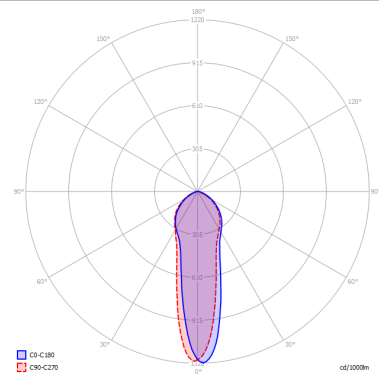

SPECIFICATION SHEET

Ø cm 6
2.35"

cm 100
39.37"

CERTIFICATION

PHOTOMETRIC CURVE

FRAME	DIFFUSOR	LED COLOUR	CODE
 Coppery Bronze	None	Optionally	096029
 Matte Black 9005	None	Optionally	096036
 Matte White 9010	None	Optionally	096021