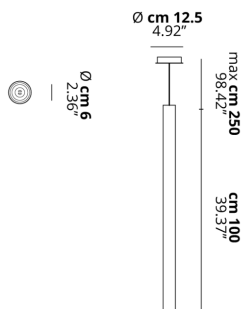

A-TUBE

Large

FEATURES

- Frame:** Metal
- Diffusor:** None
- Dimmable:** Yes
- Dimmer:** Not Included
- Bulb:** Not Included

BULB

 **E26 Par16 LED** 1 x max 8W

CERTIFICATION

SPECIFICATION SHEET

PHOTOMETRIC CURVE

FRAME	DIFFUSOR	LED COLOUR	CODE
 Copperty Bronze	None	Optionally	096429
 Matte Black 9005	None	Optionally	096436
 Matte White 9010	None	Optionally	096421