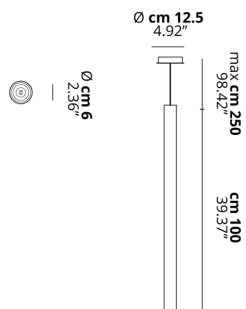

A-TUBE

Large

FEATURES

- Frame:** Metal
- Diffusor:** None
- Dimmable:** Yes
- Dimmer:** Not Included
- Bulb:** Not Included

BULB

 **E26 Par16 LED 1 x max 8W**

CERTIFICATION

SPECIFICATION SHEET

PHOTOMETRIC CURVE

FRAME	DIFFUSOR	LED COLOUR	CODE
 Copperty Bronze	None	Optionally	096429
 Matte Black	None	Optionally	096436
 Matte White 9010	None	Optionally	096421