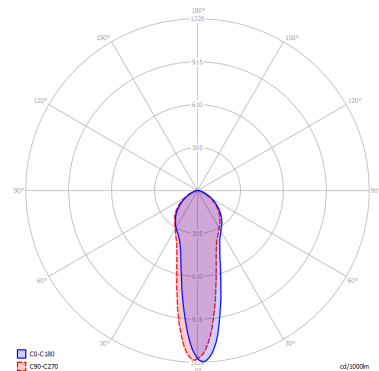

A-TUBE

Large

FEATURES

- Frame:** Metal
- Diffusor:** None
- Dimmable:** Yes
- Dimmer:** Not Included
- Bulb:** Not Included

BULB

 **E26 Par16 LED** 1 x max 8W

CERTIFICATION

SPECIFICATION SHEET

PHOTOMETRIC CURVE

FRAME	DIFFUSOR	LED COLOUR	CODE
 Copperty Bronze	None	Optionally	096429
 Matte Black 9005	None	Optionally	096436
 Matte White 9010	None	Optionally	096421