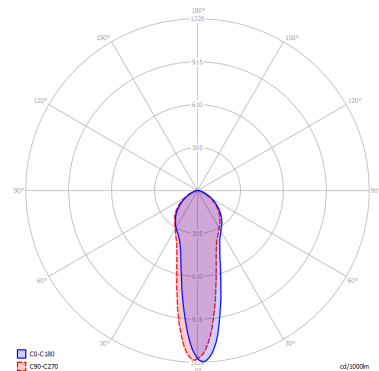

A-TUBE

Large

FEATURES

- Frame:** Metal
- Diffusor:** None
- Dimmable:** Yes
- Dimmer:** Not Included
- Bulb:** Not Included

BULB

 **E26 Par16 LED 1 x max 8W**

CERTIFICATION

SPECIFICATION SHEET

PHOTOMETRIC CURVE

| FRAME | DIFFUSOR | LED COLOUR | CODE |
|------------------------------------------------------------------------------------------------------|----------|------------|--------|
|  Copperty Bronze | None | Optionally | 096429 |
|  Matte Black | None | Optionally | 096436 |
|  Matte White 9010 | None | Optionally | 096421 |