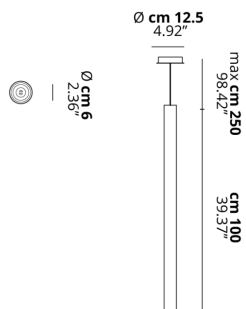

A-TUBE

Large

FEATURES

- Frame:** Metal
- Diffusor:** None
- Dimmable:** Yes
- Dimmer:** Not Included
- Bulb:** Not Included

BULB

 **E26 Par16 LED 1 x max 8W**

CERTIFICATION

SPECIFICATION SHEET

PHOTOMETRIC CURVE

| FRAME | DIFFUSOR | LED COLOUR | CODE |
|------------------------------------------------------------------------------------------------------|----------|------------|--------|
|  Copperty Bronze | None | Optionally | 096429 |
|  Matte Black | None | Optionally | 096436 |
|  Matte White 9010 | None | Optionally | 096421 |