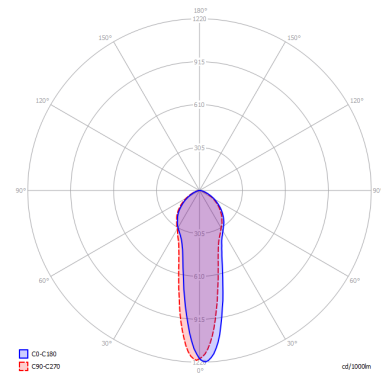

A-TUBE

Large

FEATURES

- Frame:** Metal
- Diffusor:** None
- Dimmable:** Yes
- Dimmer:** Not Included
- Bulb:** Not Included

BULB

 **E26 Par16 LED 1 x max 8W**

CERTIFICATION

SPECIFICATION SHEET

PHOTOMETRIC CURVE

FRAME	DIFFUSOR	LED COLOUR	CODE
 Copperty Bronze	None	Optionally	096429
 Matte Black	None	Optionally	096436
 Matte White 9010	None	Optionally	096421