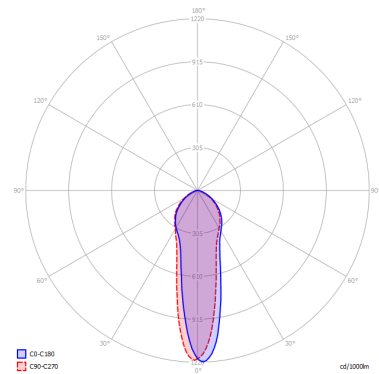

A-TUBE

Large

FEATURES

- Frame:** Metal
- Diffusor:** None
- Dimmable:** Yes
- Dimmer:** Not Included
- Bulb:** Not Included

BULB

 **E26 Par16 LED** 1 x max 8W

CERTIFICATION

SPECIFICATION SHEET

PHOTOMETRIC CURVE

FRAME	DIFFUSOR	LED COLOUR	CODE
 Coppery Bronze	None	Optionally	096429
 Matte Black	None	Optionally	096436
 Matte White 9010	None	Optionally	096421