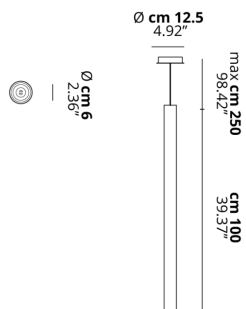

A-TUBE

Large

FEATURES

- Frame:** Metal
- Diffusor:** None
- Dimmable:** Yes
- Dimmer:** Not Included
- Bulb:** Not Included

BULB

 **E26 Par16 LED** 1 x max 8W

CERTIFICATION

SPECIFICATION SHEET

PHOTOMETRIC CURVE

FRAME	DIFFUSOR	LED COLOUR	CODE
 Coppery Bronze	None	Optionally	096429
 Matte Black	None	Optionally	096436
 Matte White 9010	None	Optionally	096421