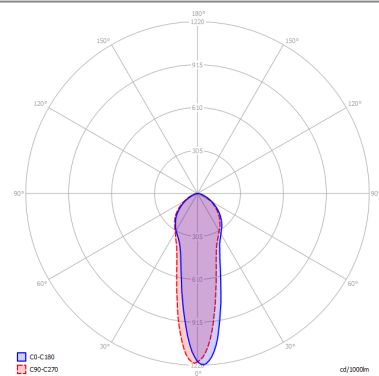

A-TUBE

Medium

FEATURES

- Frame:** Metal
- Diffusor:** None
- Dimmable:** Yes
- Dimmer:** Not Included
- Bulb:** Not Included

BULB

-  **GU10 Par16** 1 x max 40W eco
- or _____
-  **GU10 Par16 LED** 1 x max available

SPECIFICATION SHEET

CERTIFICATION

PHOTOMETRIC CURVE

FRAME	DIFFUSOR	LED COLOUR	CODE
 Coppery Bronze	None	Optionally	096028
 Matte Black 9005	None	Optionally	096034
 Matte White 9010	None	Optionally	096019