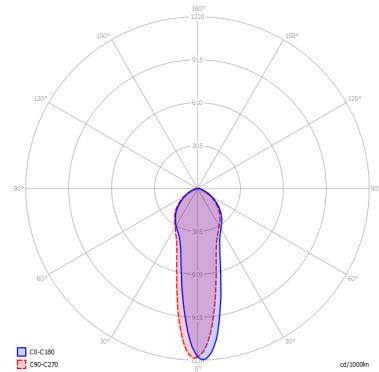

A-TUBE

Small

FEATURES

- Frame:** Metal
- Diffusor:** None
- Dimmable:** Yes
- Dimmer:** Not Included
- Bulb:** Not Included

BULB

 **E26 Par16 LED** 1 x max 8W

CERTIFICATION

SPECIFICATION SHEET

PHOTOMETRIC CURVE

FRAME	DIFFUSOR	LED COLOUR	CODE
 Coppery Bronze	None	Optionally	096427
 Matte Black 9005	None	Optionally	096432
 Matte White 9010	None	Optionally	096417