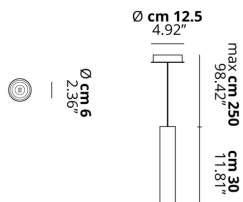

A-TUBE

Small

FEATURES

- Frame:** Metal
- Diffusor:** None
- Dimmable:** Yes
- Dimmer:** Not Included
- Bulb:** Not Included

BULB

 **E26 Par16 LED** 1 x max 8W

CERTIFICATION

SPECIFICATION SHEET

PHOTOMETRIC CURVE

FRAME	DIFFUSOR	LED COLOUR	CODE
 Coppery Bronze	None	Optionally	096427
 Matte Black 9005	None	Optionally	096432
 Matte White 9010	None	Optionally	096417