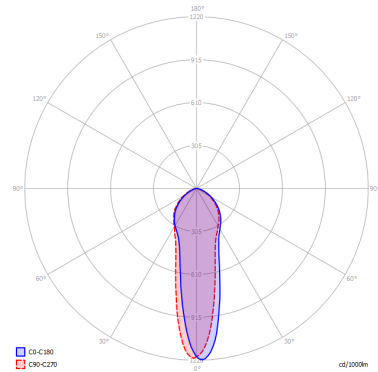

A-TUBE

Small

FEATURES

- Frame:** Metal
- Diffusor:** None
- Dimmable:** Yes
- Dimmer:** Not Included
- Bulb:** Not Included

BULB

 **E26 Par16 LED** 1 x max 8W

CERTIFICATION

SPECIFICATION SHEET

PHOTOMETRIC CURVE

FRAME	DIFFUSOR	LED COLOUR	CODE
 Copperty Bronze	None	Optionally	096427
 Matte Black	None	Optionally	096432
 Matte White 9010	None	Optionally	096417