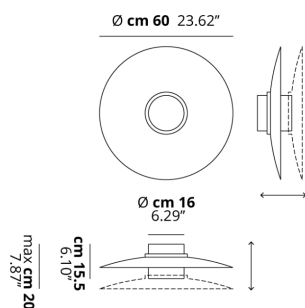

PHOTOMETRIC CURVE

None

FRAME	DIFFUSOR	LED COLOUR	CODE
☐ Matte White 9010	☐ Glossy White	3000K	152001