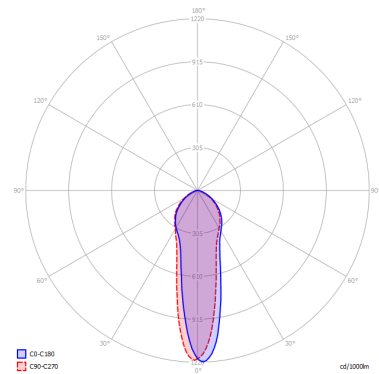

A-TUBE

Medium

FEATURES

- Frame:** Metal
- Diffusor:** None
- Dimmable:** Yes
- Dimmer:** Not Included
- Bulb:** Not Included

BULB

 **E26 Par16 LED 1 x max 8W**

CERTIFICATION

SPECIFICATION SHEET

PHOTOMETRIC CURVE

FRAME	DIFFUSOR	LED COLOUR	CODE
 Coppery Bronze	None	Optionally	096428
 Matte Black	None	Optionally	096434
 Matte White 9010	None	Optionally	096419