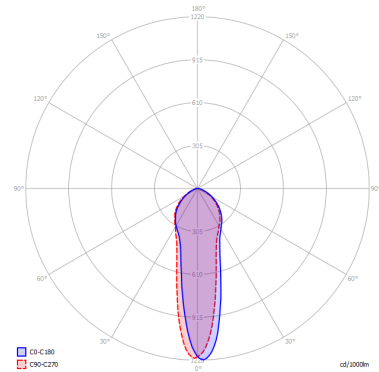

PHOTOMETRIC CURVE

FRAME	DIFFUSOR	LED COLOUR	CODE
Coppery Bronze	None	Optionally	096428
Matte Black	None	Optionally	096434
Matte White 9010	None	Optionally	096419