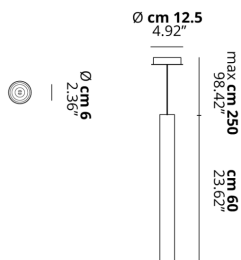

A-TUBE

Medium

FEATURES

- **Frame:** Metal
- **Diffusor:** None
- **Dimmable:** Yes
- **Dimmer:** Not Included
- **Bulb:** Not Included

BULB

E26 Par16 LED 1 x max 8W

CERTIFICATION

SPECIFICATION SHEET

PHOTOMETRIC CURVE

FRAME	DIFFUSOR	LED COLOUR	CODE
Coppery Bronze	None	Optionally	096428
Matte Black	None	Optionally	096434
Matte White 9010	None	Optionally	096419