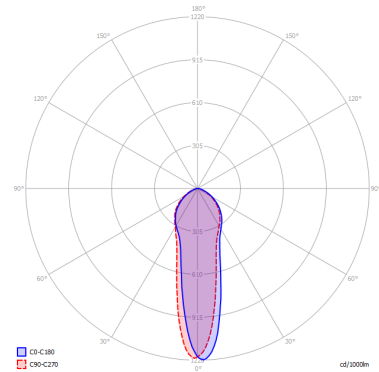

A-TUBE

Medium

FEATURES

- Frame:** Metal
- Diffusor:** None
- Dimmable:** Yes
- Dimmer:** Not Included
- Bulb:** Not Included

BULB

 **E26 Par16 LED** 1 x max 8W

CERTIFICATION

SPECIFICATION SHEET

PHOTOMETRIC CURVE

FRAME	DIFFUSOR	LED COLOUR	CODE
 Coppery Bronze	None	Optionally	096428
 Matte Black 9005	None	Optionally	096434
 Matte White 9010	None	Optionally	096419