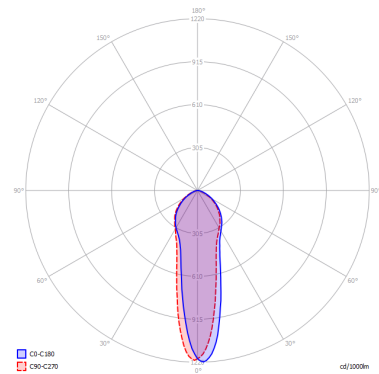

PHOTOMETRIC CURVE

FRAME	DIFFUSOR	LED COLOUR	CODE
Coppery Bronze	None	Optionally	096428
Matte Black	None	Optionally	096434
Matte White 9010	None	Optionally	096419