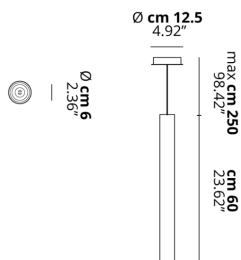

A-TUBE

Medium

FEATURES

- Frame:** Metal
- Diffusor:** None
- Dimmable:** Yes
- Dimmer:** Not Included
- Bulb:** Not Included

BULB

 **E26 Par16 LED** 1 x max 8W

CERTIFICATION

SPECIFICATION SHEET

PHOTOMETRIC CURVE

FRAME	DIFFUSOR	LED COLOUR	CODE
 Coppery Bronze	None	Optionally	096428
 Matte Black 9005	None	Optionally	096434
 Matte White 9010	None	Optionally	096419