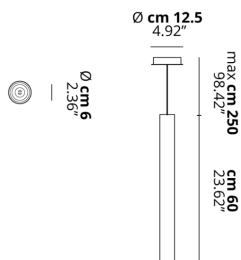

A-TUBE

Medium

FEATURES

- Frame:** Metal
- Diffusor:** None
- Dimmable:** Yes
- Dimmer:** Not Included
- Bulb:** Not Included

BULB

 **E26 Par16 LED 1 x max 8W**

CERTIFICATION

SPECIFICATION SHEET

PHOTOMETRIC CURVE

FRAME	DIFFUSOR	LED COLOUR	CODE
 Coppery Bronze	None	Optionally	096428
 Matte Black	None	Optionally	096434
 Matte White 9010	None	Optionally	096419