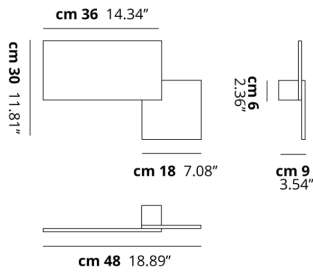

PUZZLE

Square & Rectangle

FEATURES

- Frame:** Metal
- Diffusor:** None
- Dimmable:** Yes
- Dimmer:** Not Included
- Bulb:** Included

BULB

LED 2700K 2 x 17W | 3400 lm

or

LED 3000K 2 x 17W | 3600 lm

SPECIFICATION SHEET

CERTIFICATION

PHOTOMETRIC CURVE

FRAME	DIFFUSOR	LED COLOUR	CODE
<input type="radio"/> Matte White 9016	None	2700K	146006
<input type="radio"/> Matte White 9016	None	3000K	146002