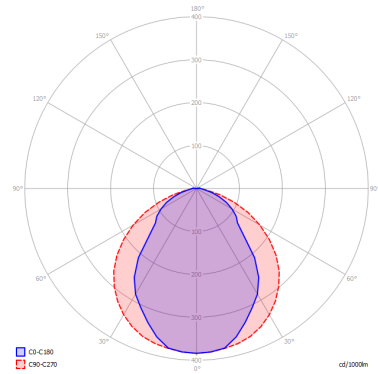

PUZZLE

Square & Rectangle

FEATURES

- Frame:** Metal
- Diffusor:** None
- Dimmable:** Yes
- Dimmer:** Not Included
- Bulb:** Included

BULB

LED 2700K 2 x 17W | 3400 lm

or

LED 3000K 2 x 17W | 3600 lm

SPECIFICATION SHEET

CERTIFICATION

PHOTOMETRIC CURVE

FRAME	DIFFUSOR	LED COLOUR	CODE
<input type="radio"/> Matte White 9016	None	2700K	146006
<input type="radio"/> Matte White 9016	None	3000K	146002