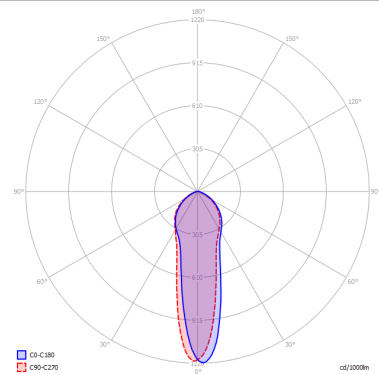

A-TUBE

Small

FEATURES

- Frame:** Metal
- Diffusor:** None
- Dimmable:** Yes
- Dimmer:** Not Included
- Bulb:** Not Included

BULB

-  **GU10 Par16** 1 x max 40W eco
- or _____
-  **GU10 Par16 LED** 1 x max available

SPECIFICATION SHEET

CERTIFICATION

PHOTOMETRIC CURVE

FRAME	DIFFUSOR	LED COLOUR	CODE
 Coppery Bronze	None	Optionally	096027
 Matte Black 9005	None	Optionally	096032
 Matte White 9010	None	Optionally	096017