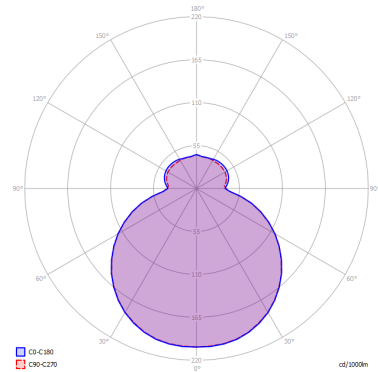

MAKEUP

Small

FEATURES

- Frame:** Metal
- Diffusor:** Blown Glass
- Dimmable:** Yes
- Dimmer:** Not Included
- Bulb:** Included

BULB

LED 3000K 1 x 9W | 950 lm

CERTIFICATION

SPECIFICATION SHEET

PHOTOMETRIC CURVE

FRAME	DIFFUSOR	LED COLOUR	CODE
 Matte White 9016	 Matte White	3000K	150003