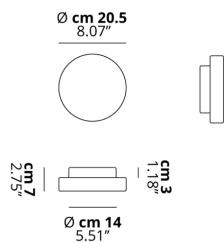

MAKEUP

Small

FEATURES

- Frame:** Metal
- Diffusor:** Blown Glass
- Dimmable:** Yes
- Dimmer:** Not Included
- Bulb:** Included

BULB

LED 3000K 1 x 9W | 950 lm

CERTIFICATION

SPECIFICATION SHEET

PHOTOMETRIC CURVE

FRAME	DIFFUSOR	LED COLOUR	CODE
 Matte White 9016	 Matte White	3000K	150003