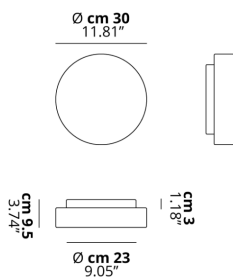

## PHOTOMETRIC CURVE

None

| FRAME  | DIFFUSOR  | LED COLOUR | CODE   |
|--|---|------------|--------|
|  Matte White 9016 |  Matte White | 3000K      | 150002 |