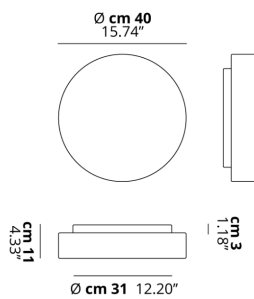

MAKEUP

Large

FEATURES

- Frame:** Metal
- Diffusor:** Blown Glass
- Dimmable:** Yes
- Dimmer:** Not Included
- Bulb:** Included

BULB

LED 3000K 1 x 17W | 1800 lm

CERTIFICATION

SPECIFICATION SHEET

PHOTOMETRIC CURVE

FRAME	DIFFUSOR	LED COLOUR	CODE
 Matte White 9016	 Matte White	3000K	150001