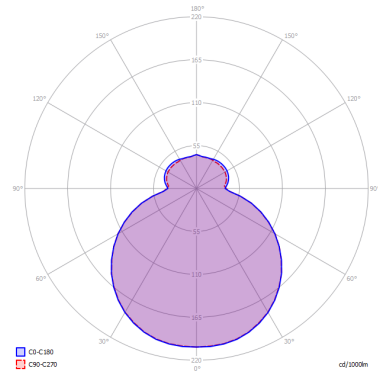

MAKEUP

Large

FEATURES

- Frame:** Metal
- Diffusor:** Blown Glass
- Dimmable:** Yes
- Dimmer:** Not Included
- Bulb:** Included

BULB

LED 3000K 1 x 17W | 1800 lm

CERTIFICATION

SPECIFICATION SHEET

PHOTOMETRIC CURVE

FRAME	DIFFUSOR	LED COLOUR	CODE
 Matte White 9016	 Matte White	3000K	150001