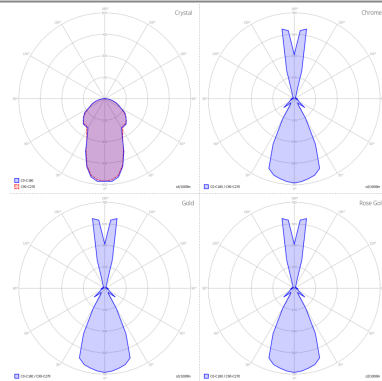

PHOTOMETRIC CURVE

FRAME	DIFFUSOR	LED COLOUR	CODE
Chrome	Chrome	2700K	154010
Chrome	Crystal	2700K	154009
Chrome	Gold	2700K	154011
Chrome	Rose Gold	2700K	154012