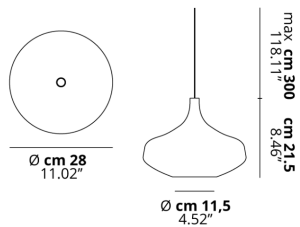

NOSTALGIA

Large

FEATURES

- **Frame:** Metal
- **Diffusor:** Blown Glass
- **Dimmable:** Yes
- **Dimmer:** Not Included
- **Bulb:** Included

BULB

LED 2700K 1 x 9W | 900 lm

CERTIFICATION

SPECIFICATION SHEET

PHOTOMETRIC CURVE

FRAME	DIFFUSOR	LED COLOUR	CODE
Chrome	Chrome	2700K	154010
Chrome	Crystal	2700K	154009
Chrome	Gold	2700K	154011
Chrome	Rose Gold	2700K	154012