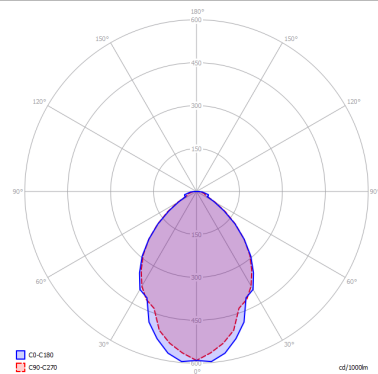

CERTIFICATION

PHOTOMETRIC CURVE

FRAME	DIFFUSOR	LED COLOUR	CODE
Copperty Bronze	None	2700K	149016
Matte White 9016	None	2700K	149015
Copperty Bronze	None	3000K	149005
Matte White 9016	None	3000K	149001