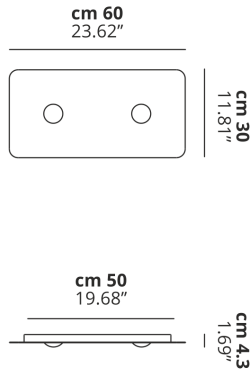

FROZEN

Medium

FEATURES

- Frame:** Metal
- Diffusor:** None
- Dimmable:** Yes
- Dimmer:** Not Included
- Bulb:** Included

BULB

LED 2700K 2 x 17W | 3400 lm

or

LED 3000K 2 x 17W | 3600 lm

SPECIFICATION SHEET

CERTIFICATION

PHOTOMETRIC CURVE

FRAME	DIFFUSOR	LED COLOUR	CODE
Copperty Bronze	None	2700K	149018
Matte White 9016	None	2700K	149017
Copperty Bronze	None	3000K	149006
Matte White 9016	None	3000K	149002