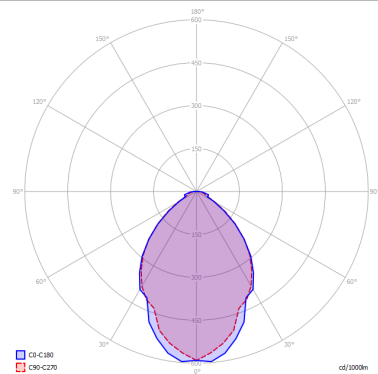

FROZEN

Medium

FEATURES

- Frame:** Metal
- Diffusor:** None
- Dimmable:** Yes
- Dimmer:** Not Included
- Bulb:** Included

BULB

LED 2700K 2 x 17W | 3400 lm

or

LED 3000K 2 x 17W | 3600 lm

SPECIFICATION SHEET

CERTIFICATION

PHOTOMETRIC CURVE

FRAME	DIFFUSOR	LED COLOUR	CODE
Copperty Bronze	None	2700K	149018
Matte White 9016	None	2700K	149017
Copperty Bronze	None	3000K	149006
Matte White 9016	None	3000K	149002