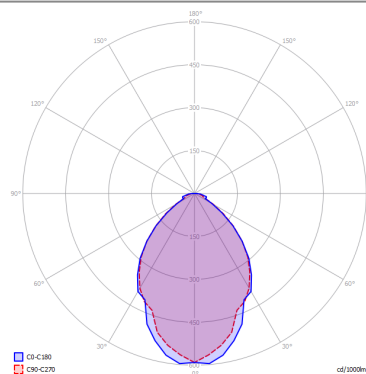

FROZEN

Small

FEATURES

- Frame:** Metal
- Diffusor:** None
- Dimmable:** Yes
- Dimmer:** Not Included
- Bulb:** Included

BULB

LED 2700K 1 x 17W | 1700 lm

or

LED 3000K 1 x 17W | 1800 lm

SPECIFICATION SHEET

CERTIFICATION

PHOTOMETRIC CURVE

FRAME	DIFFUSOR	LED COLOUR	CODE
Copperty Bronze	None	2700K	149020
Matte White 9016	None	2700K	149019
Copperty Bronze	None	3000K	149007
Matte White 9016	None	3000K	149003