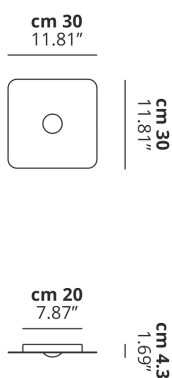

FROZEN

Small

FEATURES

- Frame:** Metal
- Diffusor:** None
- Dimmable:** Yes
- Dimmer:** Not Included
- Bulb:** Included

BULB

LED 2700K 1 x 17W | 1700 lm

or

LED 3000K 1 x 17W | 1800 lm

SPECIFICATION SHEET

CERTIFICATION

PHOTOMETRIC CURVE

FRAME	DIFFUSOR	LED COLOUR	CODE
Copperty Bronze	None	2700K	149020
Matte White 9016	None	2700K	149019
Copperty Bronze	None	3000K	149007
Matte White 9016	None	3000K	149003