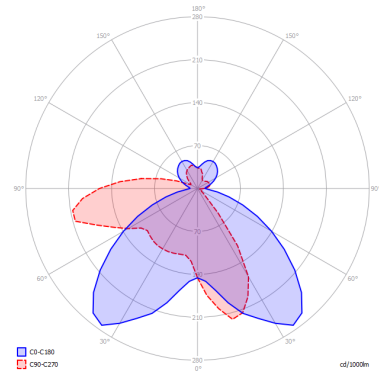

CERTIFICATION

SPECIFICATION SHEET

PHOTOMETRIC CURVE