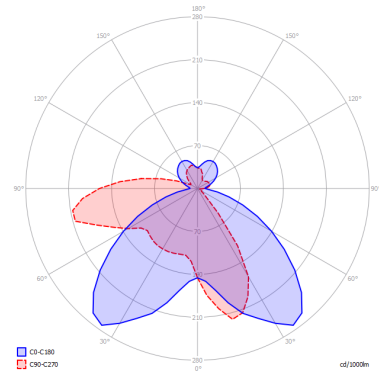

BULB

LED 3000K 1 x 17W | 1800 lm

CERTIFICATION

SPECIFICATION SHEET

PHOTOMETRIC CURVE

FRAME	DIFFUSOR	LED COLOUR	CODE
<input type="radio"/> Matte White 9010	<input type="radio"/> White + Clear Ribbed	3000K	145003