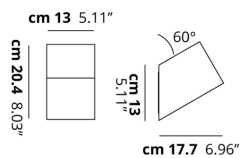

BEETLE

Mini 60 Cube

FEATURES

Frame: Metal

Diffusor: Polycarbonate

Dimmable: Yes

Dimmer: Not Included

Bulb: Included

BULB

LED 3000K 1 x 17W | 1800 lm

CERTIFICATION

SPECIFICATION SHEET

PHOTOMETRIC CURVE

FRAME	DIFFUSOR	LED COLOUR	CODE
<input type="radio"/> Matte White 9010	<input type="radio"/> White + Clear Ribbed	3000K	145003