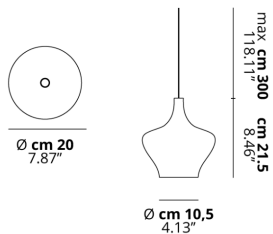

NOSTALGIA

Medium

FEATURES

- Frame:** Metal
- Diffusor:** Blown Glass
- Dimmable:** Yes
- Dimmer:** Not Included
- Bulb:** Included

BULB

LED 2700K 1 x 9W | 900 lm

CERTIFICATION

SPECIFICATION SHEET

PHOTOMETRIC CURVE

FRAME	DIFFUSOR	LED COLOUR	CODE
Chrome	Chrome	2700K	154006
Chrome	Crystal	2700K	154005
Chrome	Gold	2700K	154007
Chrome	Rose Gold	2700K	154008