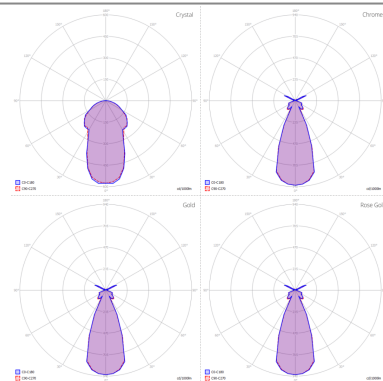

NOSTALGIA

Medium

FEATURES

- Frame:** Metal
- Diffusor:** Blown Glass
- Dimmable:** Yes
- Dimmer:** Not Included
- Bulb:** Included

BULB

LED 2700K 1 x 9W | 900 lm

CERTIFICATION

SPECIFICATION SHEET

PHOTOMETRIC CURVE

FRAME	DIFFUSOR	LED COLOUR	CODE
Chrome	Chrome	2700K	154006
Chrome	Crystal	2700K	154005
Chrome	Gold	2700K	154007
Chrome	Rose Gold	2700K	154008