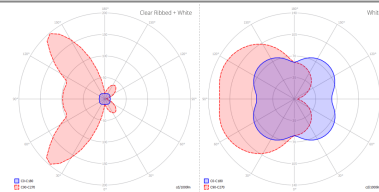

CERTIFICATION

SPECIFICATION SHEET

PHOTOMETRIC CURVE