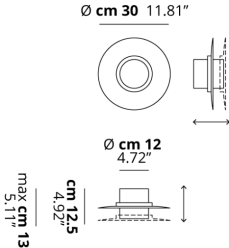

FRAME	DIFFUSOR	LED COLOUR	CODE
Matte White 9010	Glossy White	3000K	152002