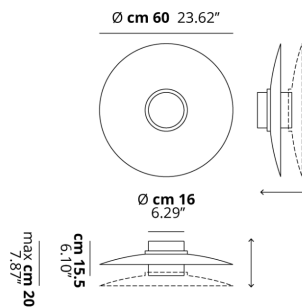

PHOTOMETRIC CURVE

None

FRAME	DIFFUSOR	LED COLOUR	CODE
☐ Matte White 9010	☐ Glossy White	3000K	152001