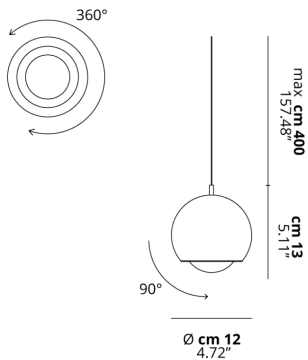

SPIDER

FEATURES

- Frame:** Metal
- Diffusor:** Metal
- Dimmable:** Yes
- Dimmer:** Not Included
- Bulb:** Included

BULB

LED DOB 2700K 1 x 10W | 850 lm

or

LED DOB 3000K 1 x 10W | 900W

SPECIFICATION SHEET

CERTIFICATION

PHOTOMETRIC CURVE

FRAME	DIFFUSOR	LED COLOUR	CODE
Chrome	Chrome	2700K	160008
Chrome	Gold	2700K	160009
Chrome	Matte Black 9005	2700K	160007
Chrome	Matte White 9010	2700K	160006
Chrome	Rose Gold	2700K	160010
Chrome	Chrome	3000K	160013
Chrome	Gold	3000K	160014
Chrome	Matte Black 9005	3000K	160012