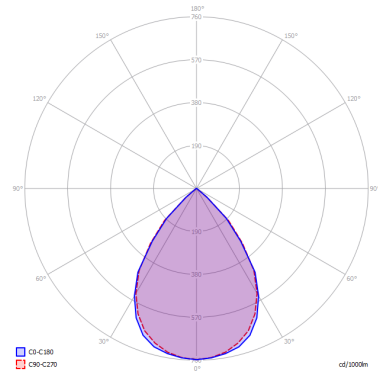

SPIDER

FEATURES

- Frame:** Metal
- Diffusor:** Metal
- Dimmable:** Yes
- Dimmer:** Not Included
- Bulb:** Included

BULB

LED DOB 2700K 1 x 10W | 850 lm

or

LED DOB 3000K 1 x 10W | 900W

SPECIFICATION SHEET

CERTIFICATION

PHOTOMETRIC CURVE

FRAME	DIFFUSOR	LED COLOUR	CODE
Chrome	Chrome	2700K	160008
Chrome	Gold	2700K	160009
Chrome	Matte Black 9005	2700K	160007
Chrome	Matte White 9010	2700K	160006
Chrome	Rose Gold	2700K	160010
Chrome	Chrome	3000K	160013
Chrome	Gold	3000K	160014
Chrome	Matte Black 9005	3000K	160012