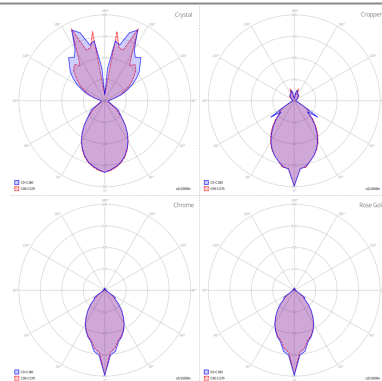

SKY-FALL

Medium

FEATURES

- Frame:** Metal
- Diffusor:** Blown Glass
- Dimmable:** Yes
- Dimmer:** Not Included
- Bulb:** Included

BULB

 **2700K** 2 x 8.4W | 2410 lm

CERTIFICATION

SPECIFICATION SHEET

PHOTOMETRIC CURVE

FRAME	DIFFUSOR	LED COLOUR	CODE
 Chrome	 Chrome	2700K	148412
 Chrome	 Crystal	2700K	148410
 Chrome	 Glossy Copper Metallized	2700K	148411
 Chrome	 Rose Gold	2700K	148416