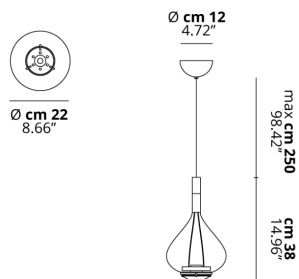

SKY-FALL

Medium

FEATURES

- Frame:** Metal
- Diffusor:** Blown Glass
- Dimmable:** Yes
- Dimmer:** Not Included
- Bulb:** Included

BULB

LED COB 2700K 2 x 8.4W | 2410 lm

CERTIFICATION

SPECIFICATION SHEET

PHOTOMETRIC CURVE

FRAME	DIFFUSOR	LED COLOUR	CODE
Chrome	Chrome	2700K	148412
Chrome	Crystal	2700K	148410
Chrome	Glossy Copper	2700K	148411
Chrome	Rose Gold	2700K	148416