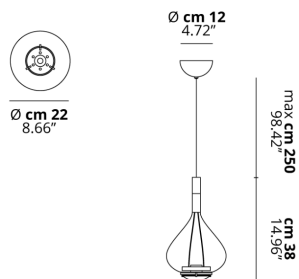

SKY-FALL

Medium

FEATURES

- Frame:** Metal
- Diffusor:** Blown Glass
- Dimmable:** Yes
- Dimmer:** Not Included
- Bulb:** Included

BULB

 **2700K** 2 x 8.4W | 2410 lm

CERTIFICATION

SPECIFICATION SHEET

PHOTOMETRIC CURVE

FRAME	DIFFUSOR	LED COLOUR	CODE
 Chrome	 Chrome	2700K	148412
 Chrome	 Crystal	2700K	148410
 Chrome	 Glossy Copper Metallized	2700K	148411
 Chrome	 Rose Gold	2700K	148416