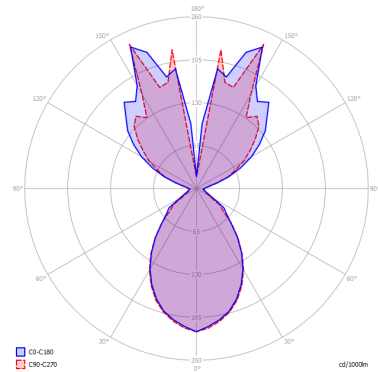

SKY-FALL

Medium

FEATURES

- Frame:** Metal
- Diffusor:** Blown Glass
- Dimmable:** Yes
- Dimmer:** Not Included
- Bulb:** Included

BULB

 **2700K** 2 x 8.4W | 2410 lm

CERTIFICATION

SPECIFICATION SHEET

PHOTOMETRIC CURVE

FRAME	DIFFUSOR	LED COLOUR	CODE
 Chrome	 Chrome	2700K	148412
 Chrome	 Crystal	2700K	148410
 Chrome	 Glossy Copper Metallized	2700K	148411
 Chrome	 Rose Gold	2700K	148416