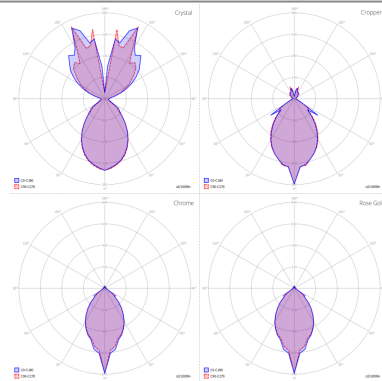

SKY-FALL

Medium

FEATURES

- Frame:** Metal
- Diffusor:** Blown Glass
- Dimmable:** Yes
- Dimmer:** Not Included
- Bulb:** Included

BULB

LED COB 2700K 2 x 8.4W | 2410 lm

CERTIFICATION

SPECIFICATION SHEET

PHOTOMETRIC CURVE

FRAME	DIFFUSOR	LED COLOUR	CODE
Chrome	Chrome	2700K	148412
Chrome	Crystal	2700K	148410
Chrome	Glossy Copper	2700K	148411
Chrome	Rose Gold	2700K	148416