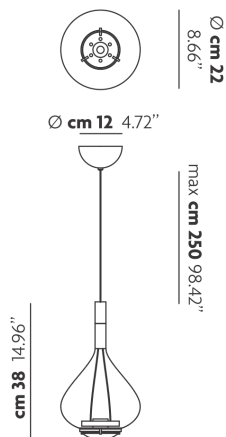

SKY-FALL

Medium

FEATURES

- Frame:** Metal
- Diffusor:** Blown Glass
- Dimmable:** Yes
- Dimmer:** Not Included
- Bulb:** Included

BULB

 **2700K** 2 x 8.4W | 2410 lm

CERTIFICATION

SPECIFICATION SHEET

PHOTOMETRIC CURVE

FRAME	DIFFUSOR	LED COLOUR	CODE
 Chrome	 Chrome	2700K	148412
 Chrome	 Crystal	2700K	148410
 Chrome	 Glossy Copper Metallized	2700K	148411
 Chrome	 Rose Gold	2700K	148416