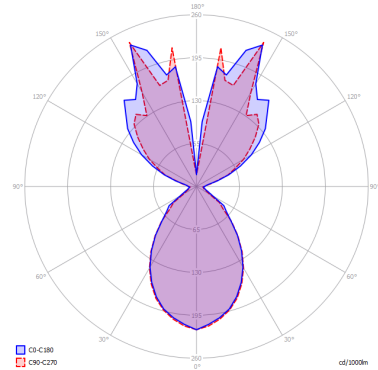

SKY-FALL

Medium

FEATURES

- Frame:** Metal
- Diffusor:** Blown Glass
- Dimmable:** Yes
- Dimmer:** Not Included
- Bulb:** Included

BULB

 **2700K** 2 x 8.4W | 2410 lm

CERTIFICATION

SPECIFICATION SHEET

PHOTOMETRIC CURVE

FRAME	DIFFUSOR	LED COLOUR	CODE
 Chrome	 Chrome	2700K	148412
 Chrome	 Crystal	2700K	148410
 Chrome	 Glossy Copper Metallized	2700K	148411
 Chrome	 Rose Gold	2700K	148416